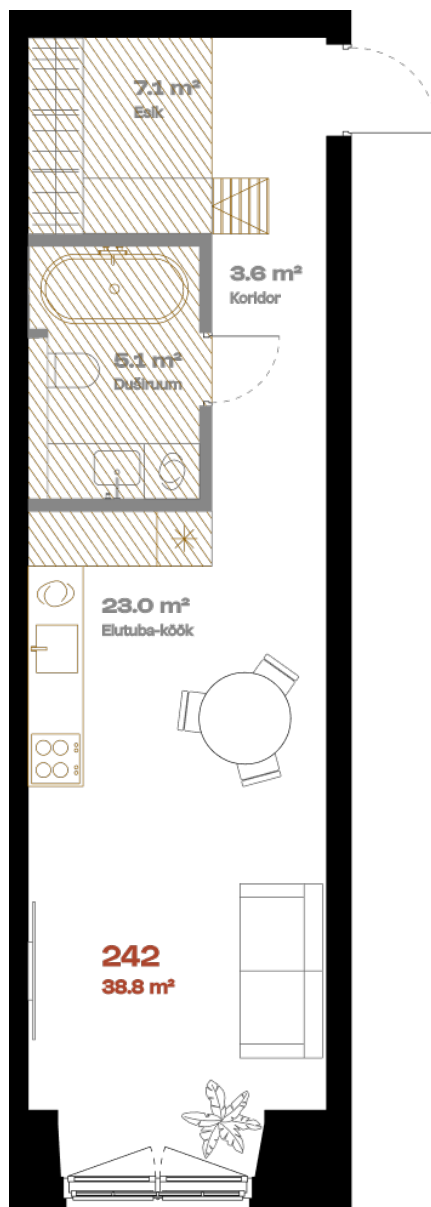

Apartment 242

FLOOR	2
ROOMS	1
TOTAL AREA	38,9 m ²
INTERIOR AREA	38.9 m ²
TERRACE	-
Multi-level option	—

hepsor

Janek Saveljev

Sales manager

janek@hepsor.ee

+372 502 8581

Dmitry Makarov