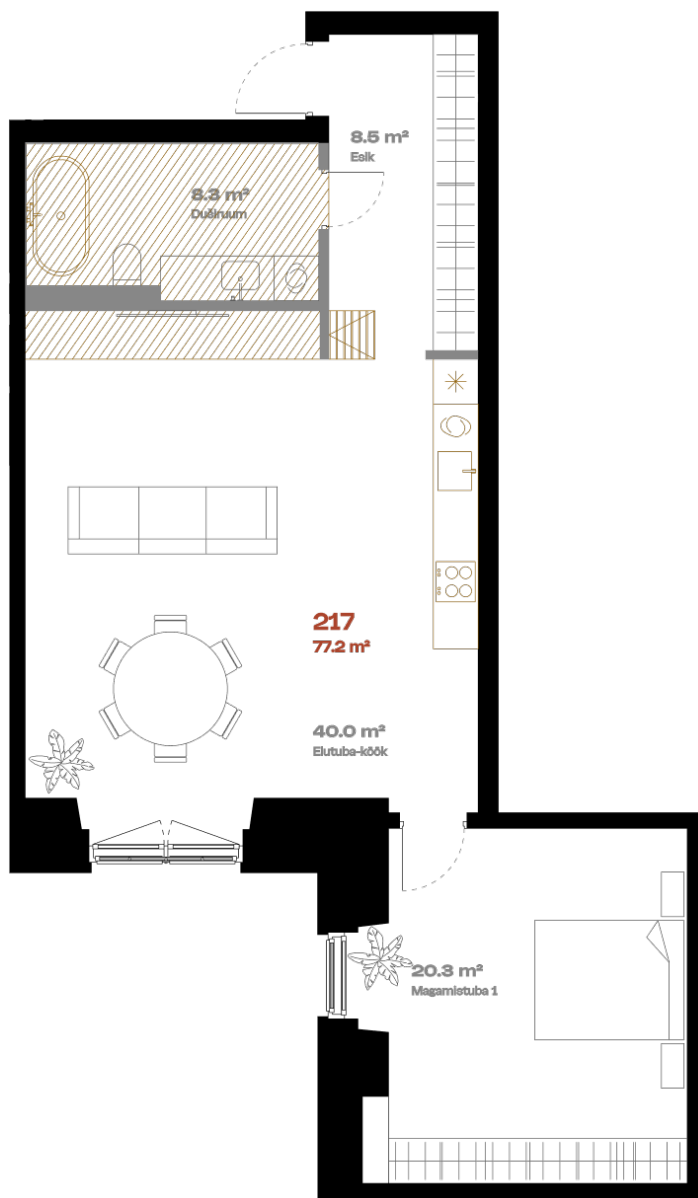

Apartment 217

| | |
|----------------------|---------------------|
| FLOOR | 2 |
| ROOMS | 2 |
| TOTAL AREA | 77,2 m ² |
| INTERIOR AREA | 77.2 m ² |
| TERRACE | - |

Bath 

Alternative kitchen location 

Multi-level option 