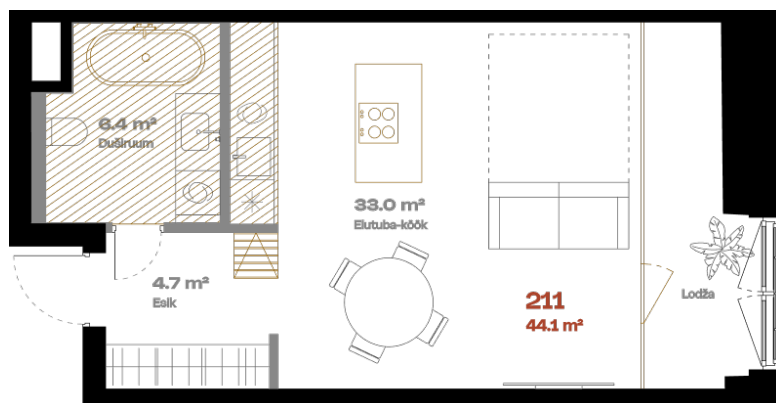

Apartment 211

FLOOR	2
ROOMS	1
TOTAL AREA	44,2 m ²
INTERIOR AREA	44.2 m ²
TERRACE	-

Bath 

Alternative kitchen location 

Multi-level option 

hepsor

Janek Saveljev

Sales manager