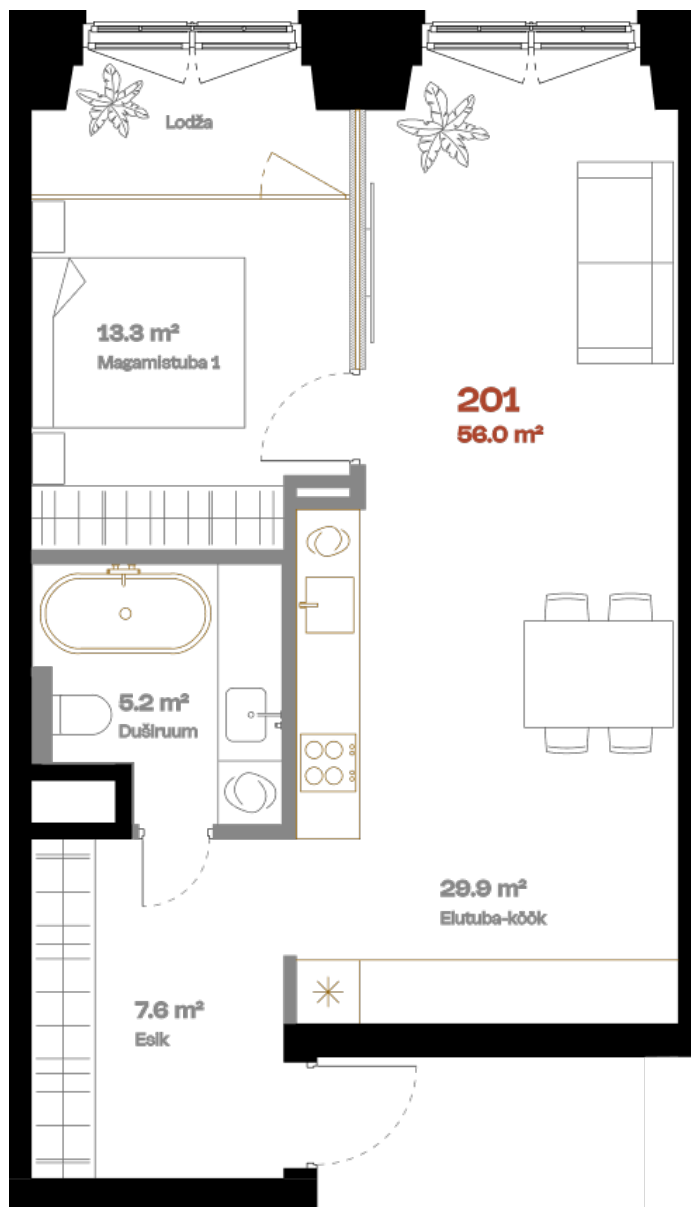

Apartment 201

FLOOR	2
ROOMS	2
TOTAL AREA	56 m ²
INTERIOR AREA	56 m ²
TERRACE	-

Loggia option 

Bath 

Alternative kitchen location 

Glass wall top 

hepsor

Janek Saveljev