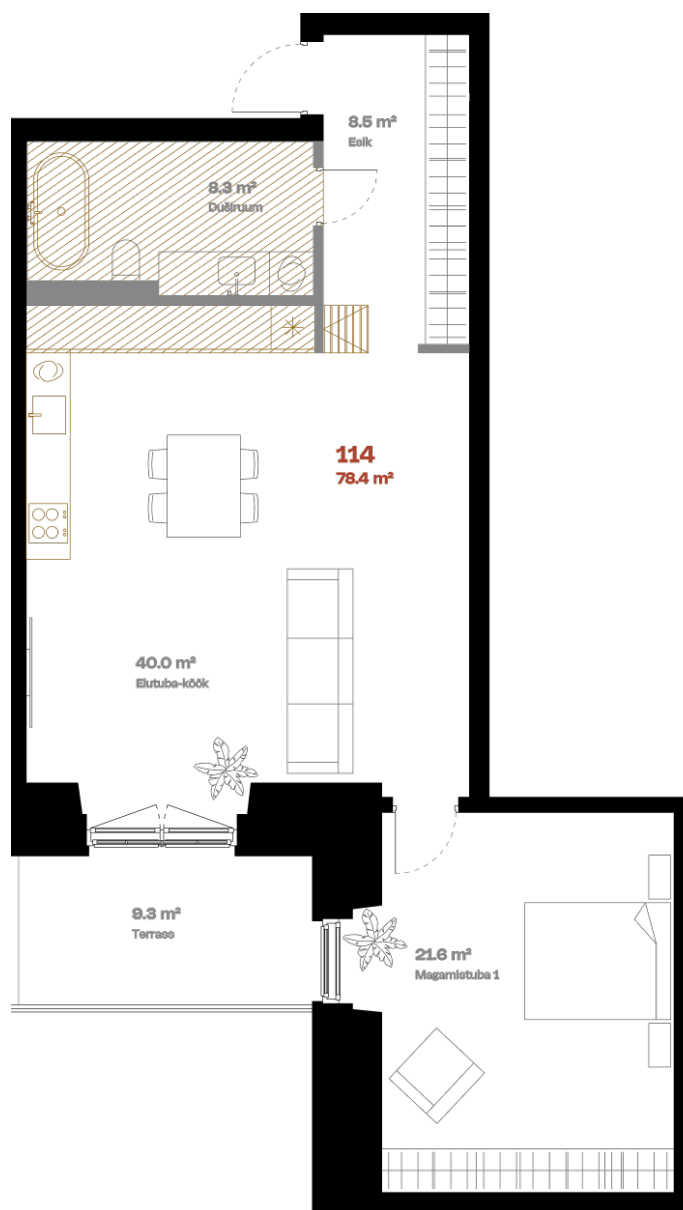

Apartment 114

FLOOR	1
ROOMS	2
TOTAL AREA	87,3 m ²
INTERIOR AREA	78 m ²
TERRACE	9,3 m ²

Terrace 

Bath 

Alternative kitchen location 

Multi-level option 

hepsor

Janek Saveljev