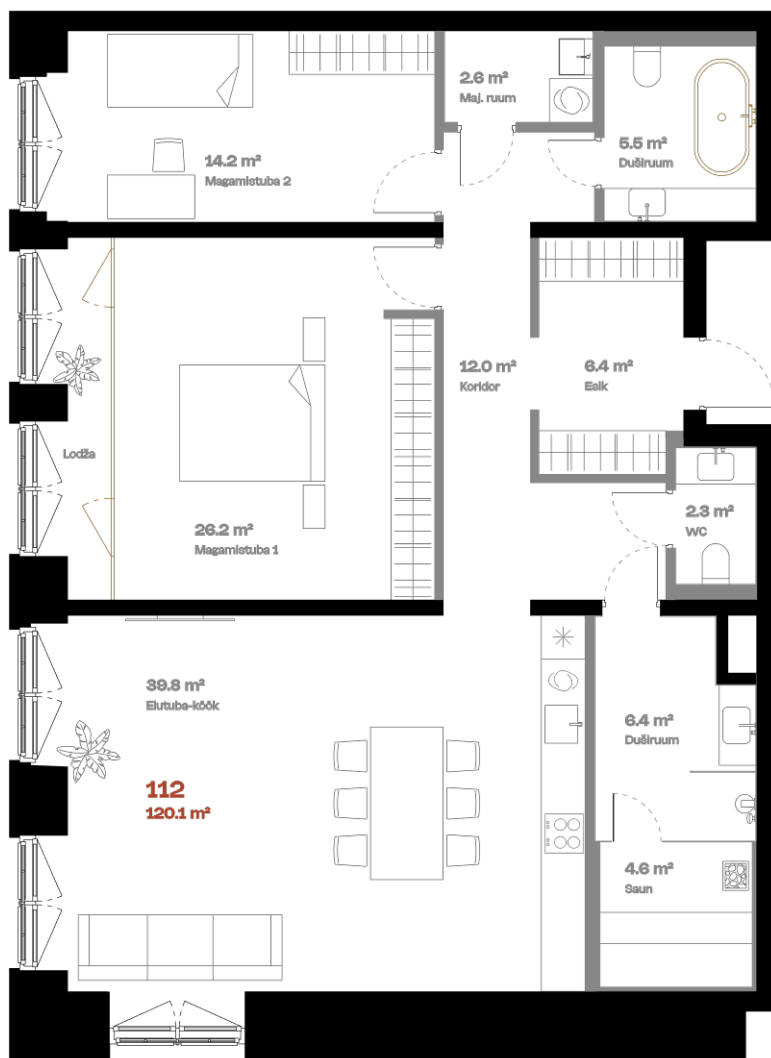

Apartment 112

FLOOR	1
ROOMS	3
TOTAL AREA	119 m ²
INTERIOR AREA	119 m ²
TERRACE	-

Loggia option 

Sauna 

Bath 

Glass wall top 

hepsor

Janek Saveljev