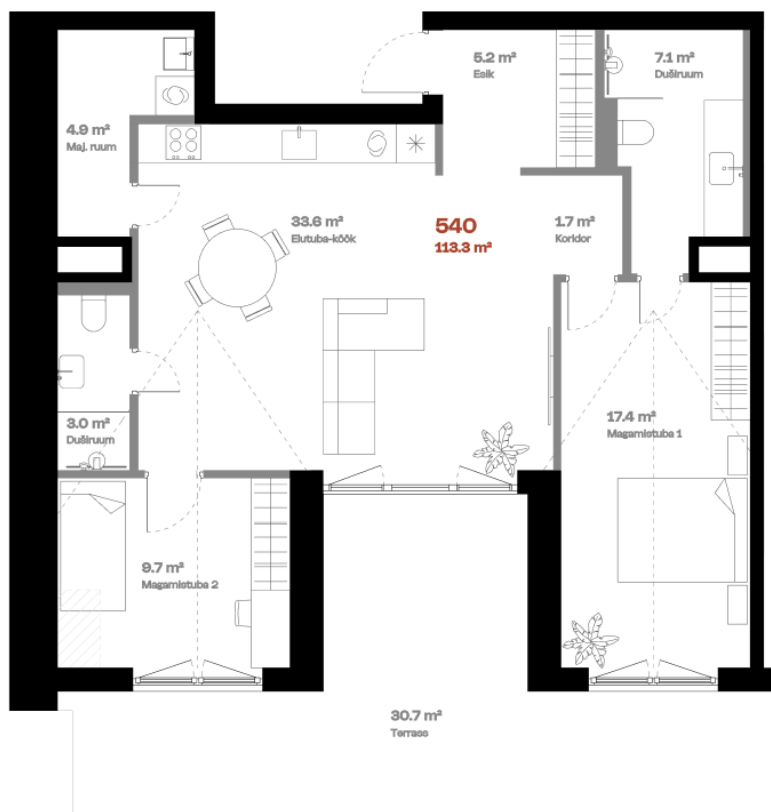

Apartment 540

FLOOR	5
ROOMS	3
TOTAL AREA	144,3 m ²
INTERIOR AREA	113.3 m ²
TERRACE	31 m ²

Rooftop terrace 

Bath 

Utility rooms 

hepsor

Janek Saveljev

Sales manager