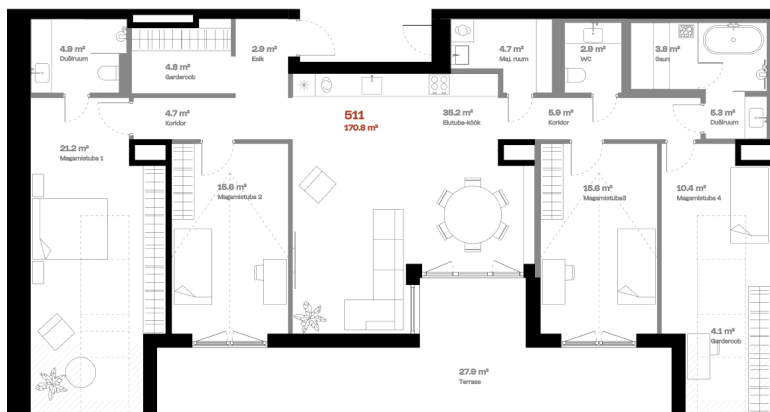

Apartment 511

FLOOR	5
ROOMS	5
TOTAL AREA	198,8 m ²
INTERIOR AREA	170.8 m ²
TERRACE	28 m ²

Rooftop terrace 

Sauna 

Bath 

Utility rooms 

hepsor

Janek Saveljev