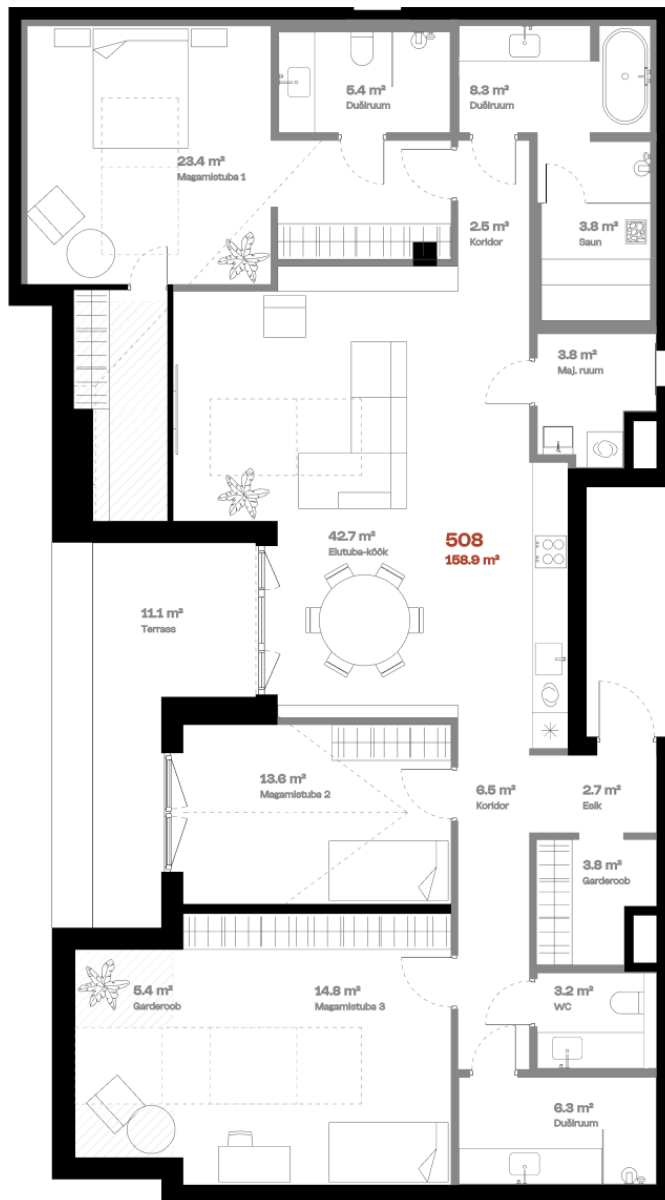

Apartment 508

FLOOR	5
ROOMS	4
TOTAL AREA	169,9 m²
INTERIOR AREA	158.9 m²
TERRACE	11 m²

Walk-in wardrobe

Rooftop terrace

Sauna

Bath

Utility rooms

hepsor

Janek Saveljev

Sales manager

janek@hepsor.ee

+372 502 8581

Dmitry Makarov

Sales manager

dmitry@hepsor.ee

+372 5305 4454