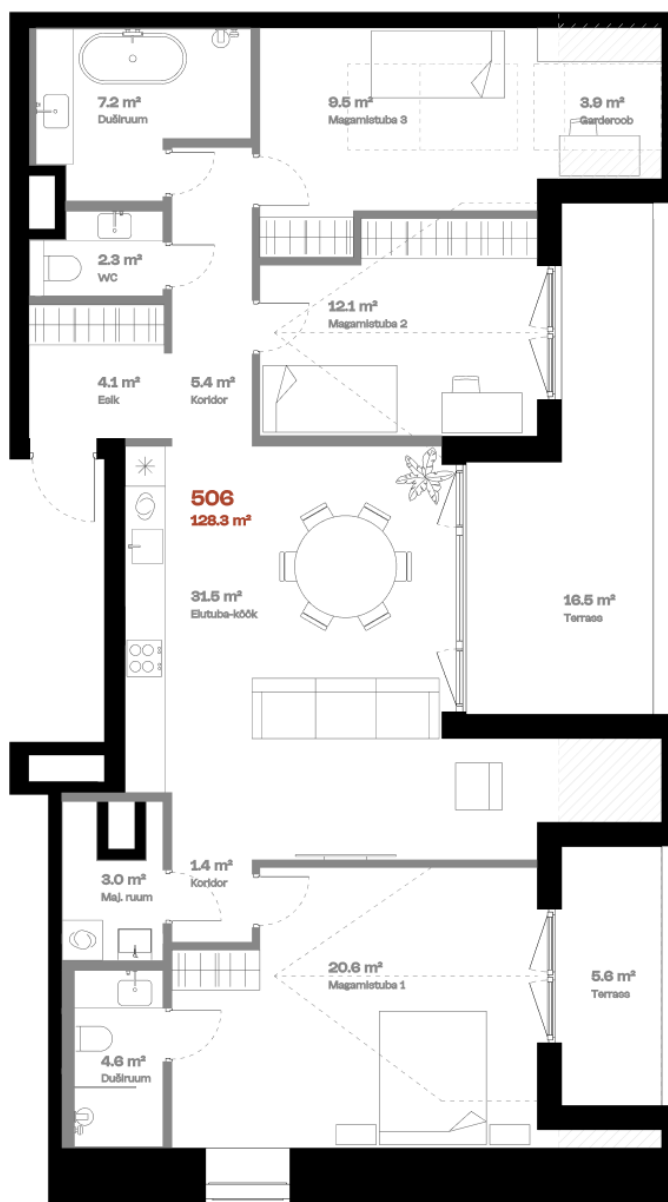

Apartment 506

FLOOR	5
ROOMS	4
TOTAL AREA	150,4 m ²
INTERIOR AREA	128.3 m ²
TERRACE	16,5 + 5,6 m ²

Rooftop terrace 

Sauna 

Bath 

Utility rooms 

hepsor

Janek Saveljev