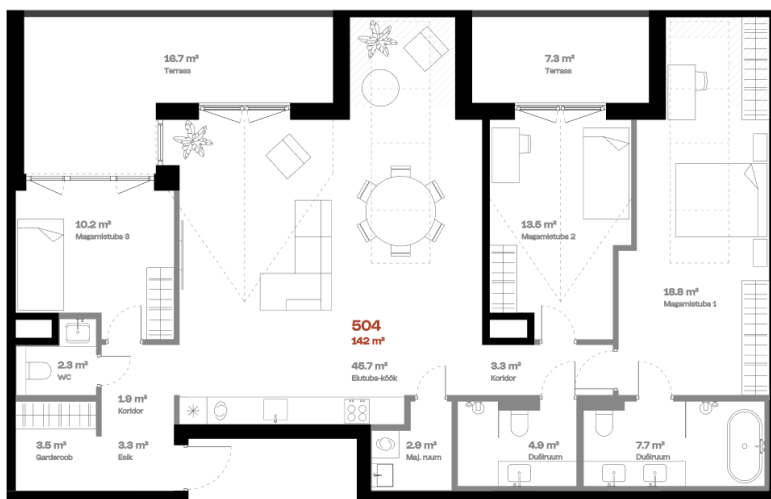

Apartment 504

FLOOR	5
ROOMS	4
TOTAL AREA	166 m ²
INTERIOR AREA	142 m ²
TERRACE	16,7 + 7,3 m ²

Rooftop terrace 

Sauna 

Bath 

Utility rooms 

Janek Saveljev

Sales manager