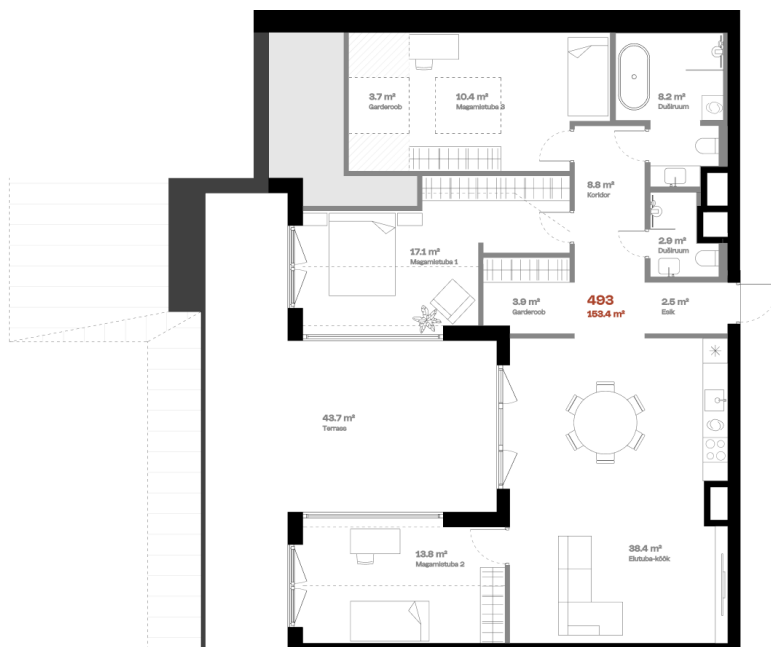

Apartment 493

FLOOR	4
ROOMS	4
TOTAL AREA	197,4 m ²
INTERIOR AREA	153.4 m ²
TERRACE	44 m ²

Walk-in wardrobe 

Rooftop terrace 

Bath 

hepsor

Janek Saveljev

Sales manager