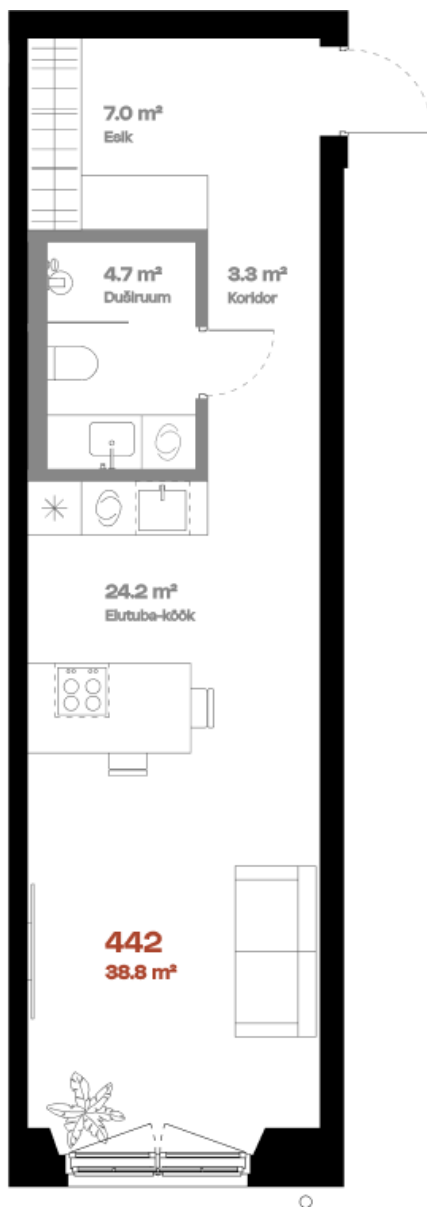

Apartment 442

FLOOR	4
ROOMS	1
TOTAL AREA	38,8 m ²
INTERIOR AREA	38.8 m ²
TERRACE	-
Multi-level option	—

hepsor

Janek Saveljev

Sales manager

janek@hepsor.ee

+372 502 8581

Dmitry Makarov