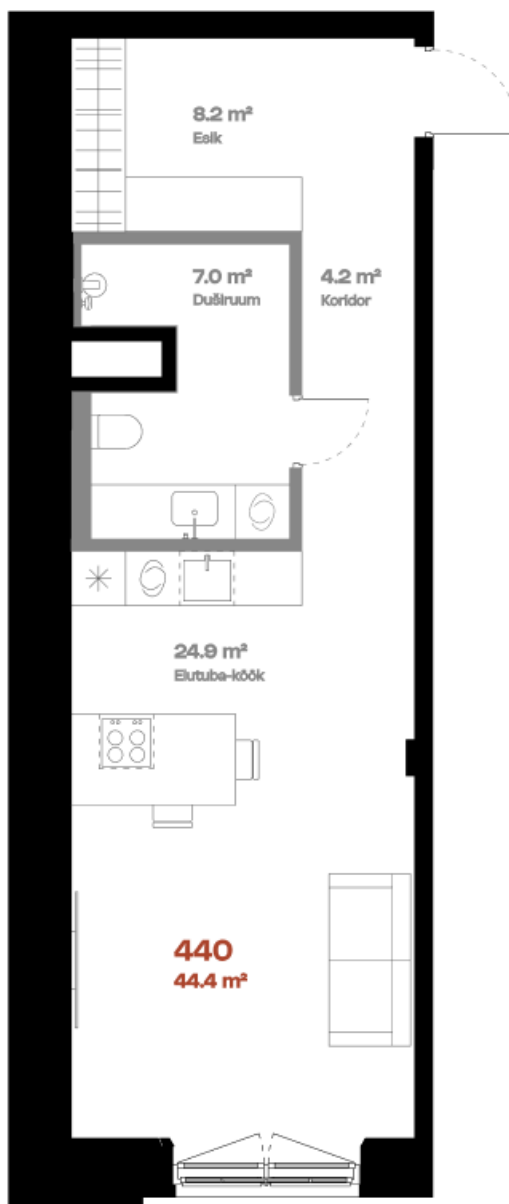

Apartment 440

FLOOR	4
ROOMS	1
TOTAL AREA	44,4 m ²
INTERIOR AREA	44.4 m ²
TERRACE	-

Multi-level option

hepsor

Janek Saveljev

Sales manager

janek@hepsor.ee

+372 502 8581