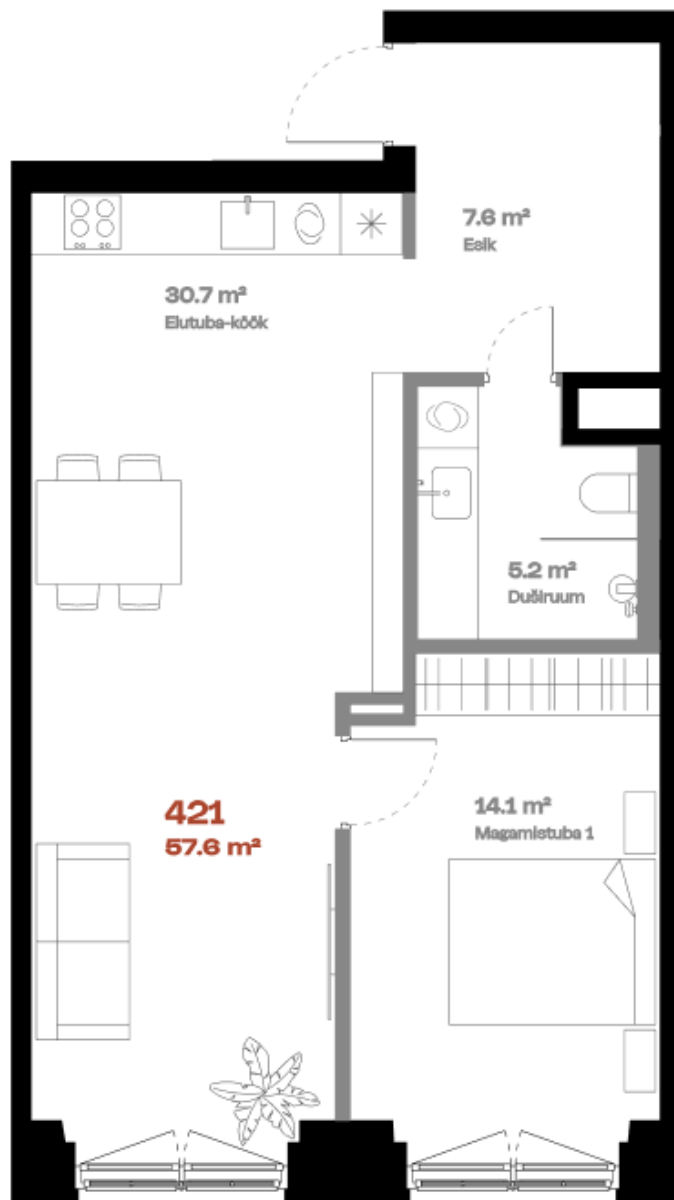

Apartment 421

FLOOR	4
ROOMS	2
TOTAL AREA	57,6 m ²
INTERIOR AREA	57.6 m ²
TERRACE	-

Bath 

Alternative kitchen location 

Glass wall top 

hepsor

Janek Saveljev

Sales manager