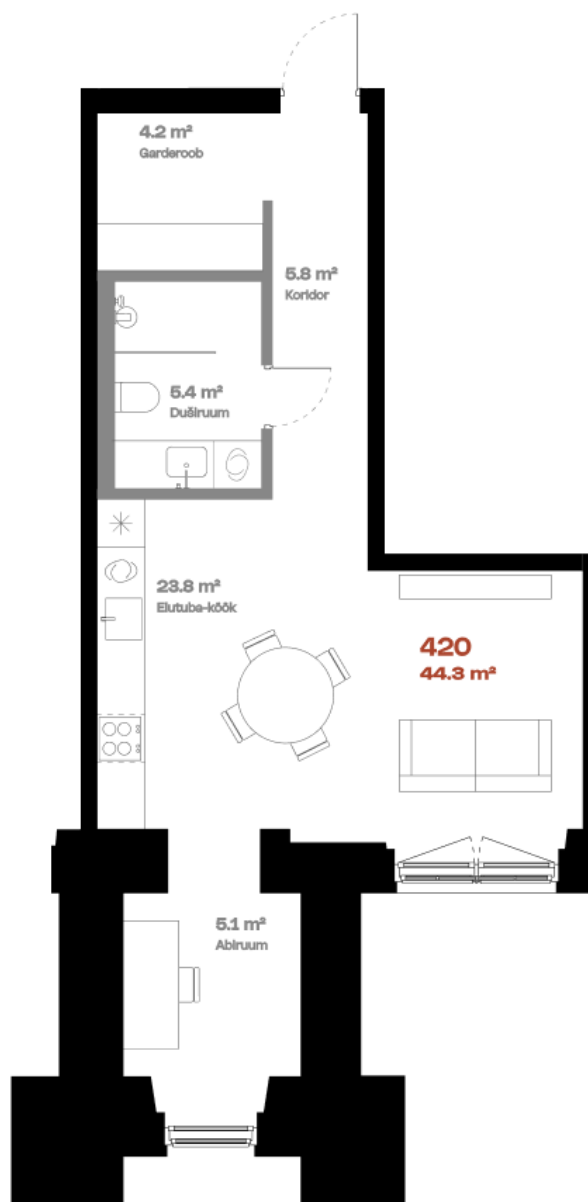

Apartment 420

FLOOR	4
ROOMS	1
TOTAL AREA	44,4 m ²
INTERIOR AREA	44.4 m ²
TERRACE	-

Bath 

Multi-level option 

hepsor

Janek Saveljev

Sales manager

janek@hepsor.ee