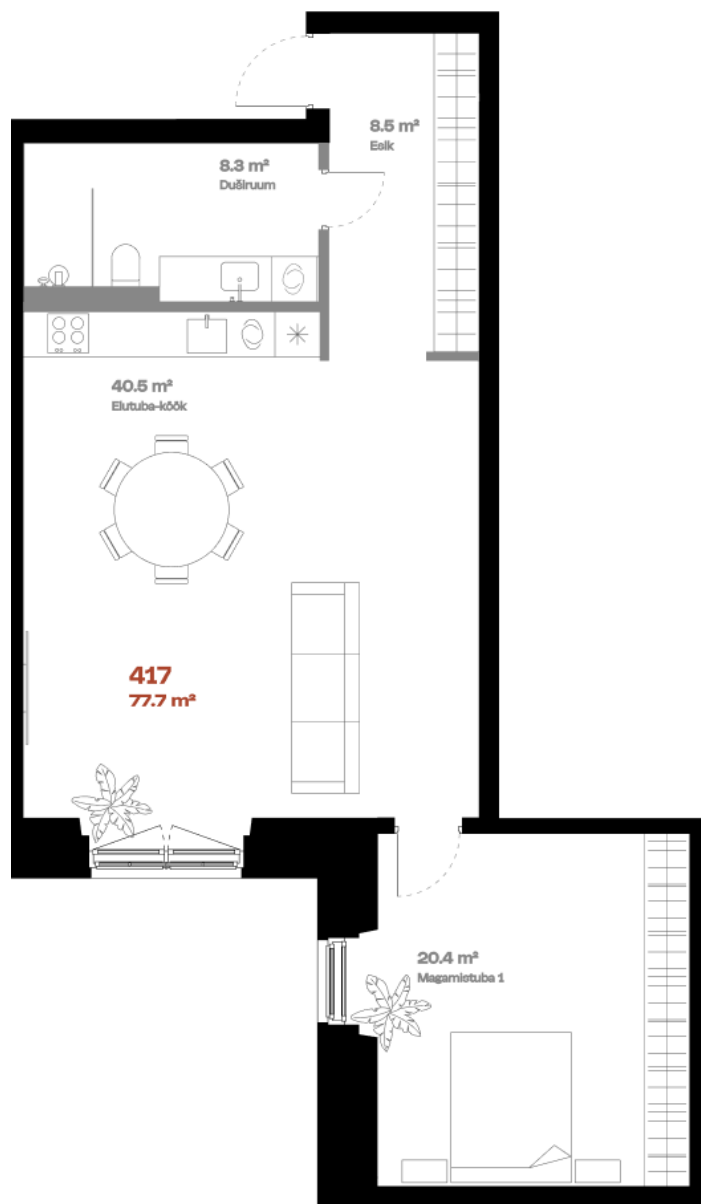

Apartment 417

FLOOR	4
ROOMS	2
TOTAL AREA	77,7 m ²
INTERIOR AREA	77.7 m ²
TERRACE	-

Bath 

Alternative kitchen location 

Multi-level option 

hepsor

Janek Saveljev

Sales manager