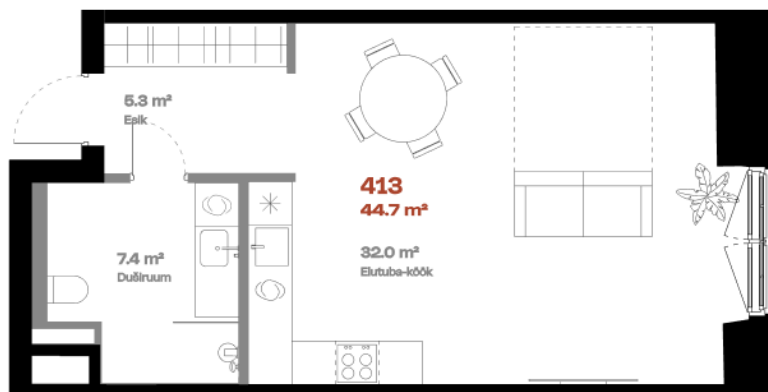

Apartment 413

FLOOR	4
ROOMS	1
TOTAL AREA	44,5 m ²
INTERIOR AREA	44.5 m ²
TERRACE	-

Bath 

Alternative kitchen location 

Multi-level option 

hepsor

Janek Saveljev

Sales manager