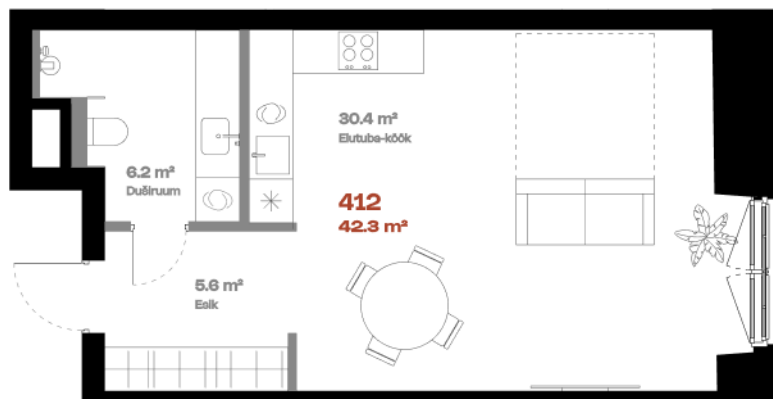

Apartment 412

FLOOR	4
ROOMS	1
TOTAL AREA	42,3 m ²
INTERIOR AREA	42.3 m ²
TERRACE	-

Bath 

Alternative kitchen location 

Multi-level option 

hepsor

Janek Saveljev

Sales manager