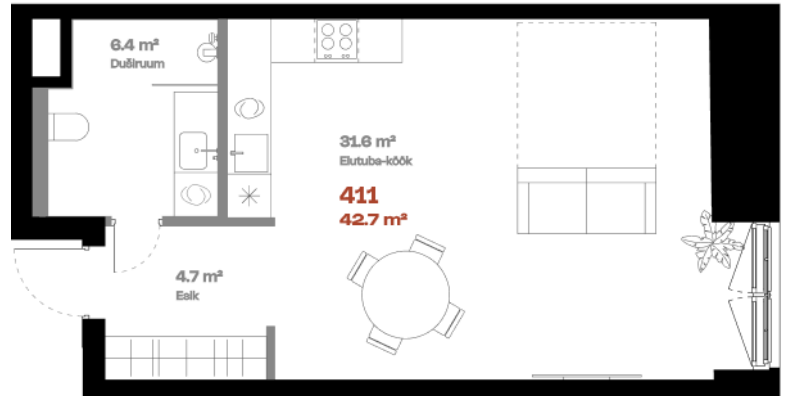

Apartment 411

FLOOR	4
ROOMS	1
TOTAL AREA	42,8 m ²
INTERIOR AREA	42.8 m ²
TERRACE	-

Bath 

Alternative kitchen location 

Multi-level option 

hepsor

Janek Saveljev

Sales manager