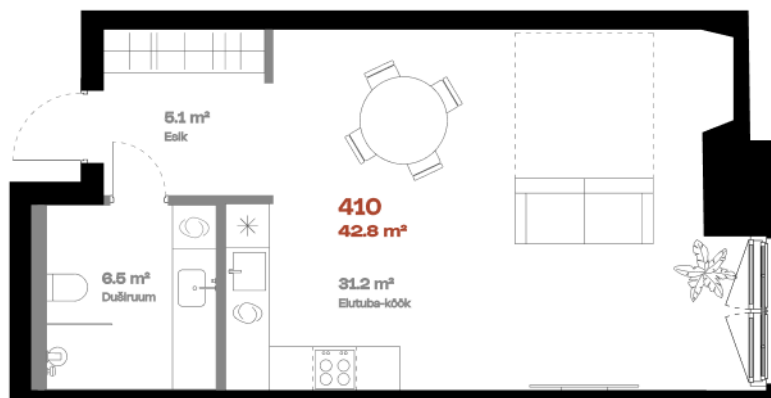

Apartment 410

FLOOR	4
ROOMS	1
TOTAL AREA	42,9 m ²
INTERIOR AREA	42.9 m ²
TERRACE	-

Bath 

Alternative kitchen location 

Multi-level option 

hepsor

Janek Saveljev

Sales manager