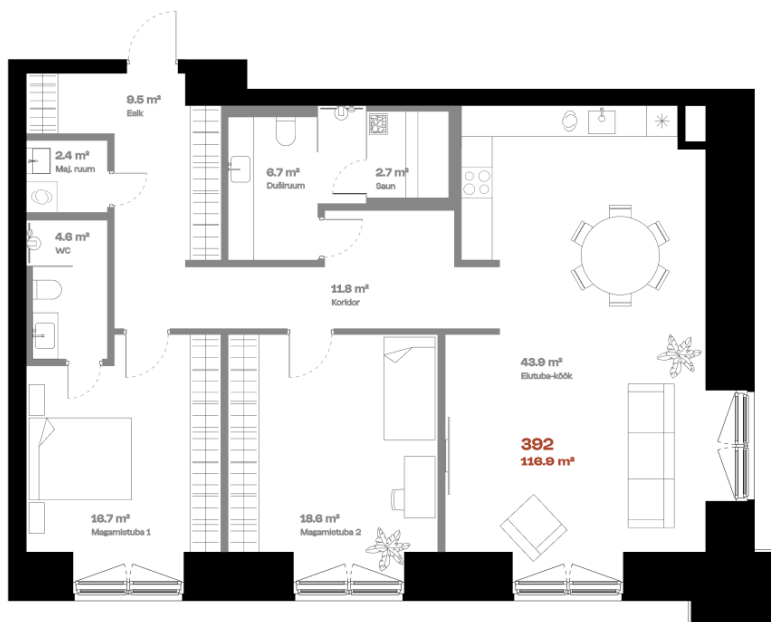

Apartment 392

FLOOR	3
ROOMS	3
TOTAL AREA	114,8 m ²
INTERIOR AREA	114.8 m ²
TERRACE	-

Sauna 

Utility rooms 

Vaulted ceiling 

hepsor

Janek Saveljev

Sales manager