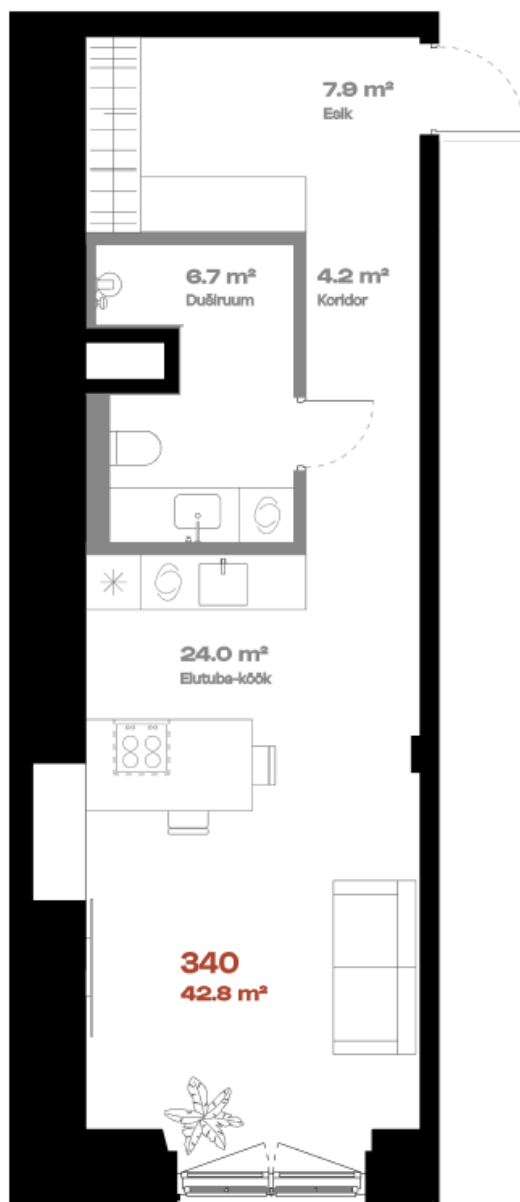

# Apartment 340

<b>FLOOR</b>	3
<b>ROOMS</b>	1
<b>TOTAL AREA</b>	42,9 m <sup>2</sup>
<b>INTERIOR AREA</b>	42.9 m <sup>2</sup>
<b>TERRACE</b>	-

Multi-level option

hepsor

**Janek Saveljev**

Sales manager

janek@hepsor.ee