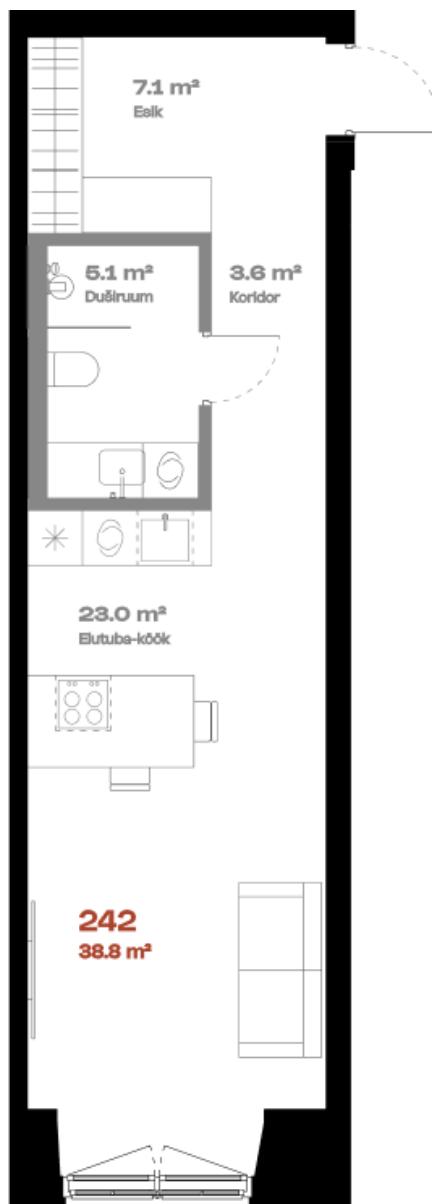

# Apartment 242

<b>FLOOR</b>	2
<b>ROOMS</b>	1
<b>TOTAL AREA</b>	38,9 m <sup>2</sup>
<b>INTERIOR AREA</b>	38.9 m <sup>2</sup>
<b>TERRACE</b>	-
Multi-level option	—

hepsor

**Janek Saveljev**

Sales manager

janek@hepsor.ee