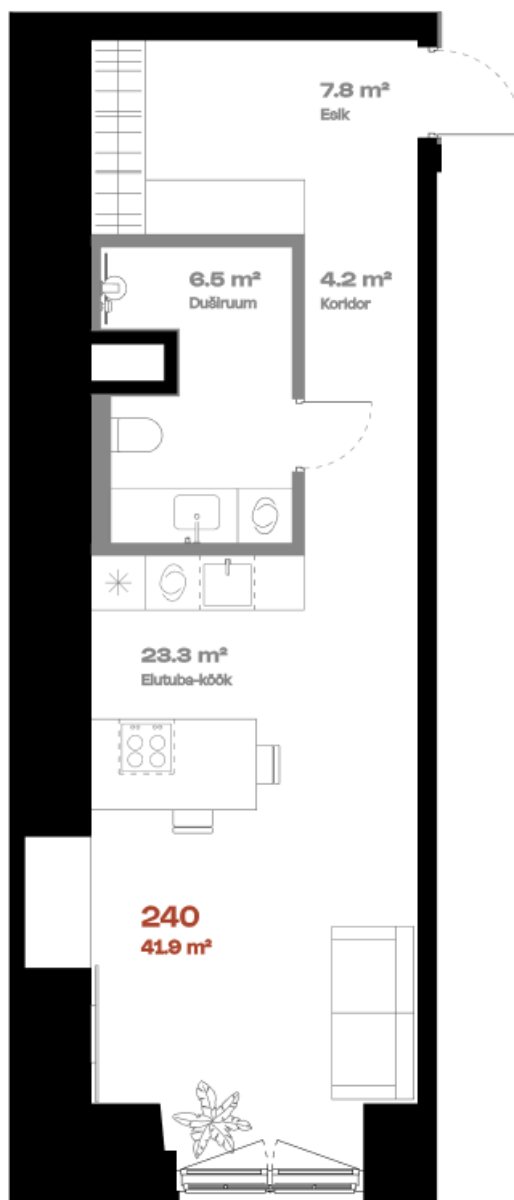

Apartment 240

FLOOR	2
ROOMS	1
TOTAL AREA	41,8 m ²
INTERIOR AREA	41.8 m ²
TERRACE	-

Multi-level option

hepsor

Janek Saveljev

Sales manager

janek@hepsor.ee

+372 502 8581