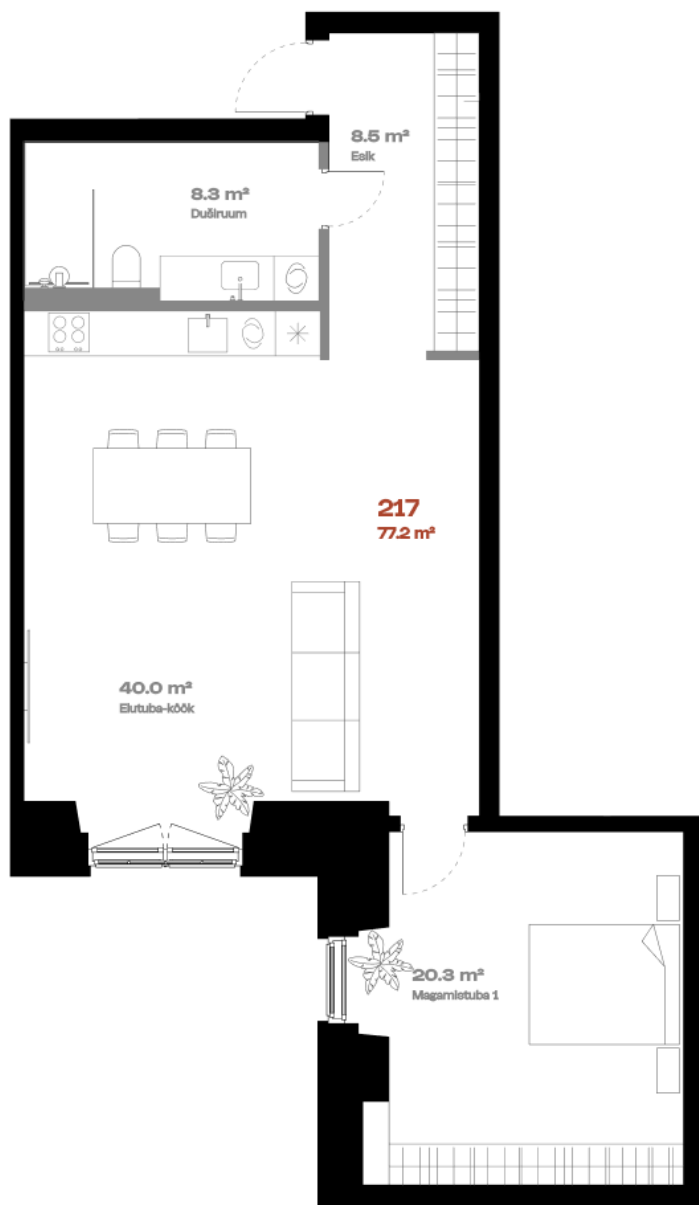

# Apartment 217

<b>FLOOR</b>	2
<b>ROOMS</b>	2
<b>TOTAL AREA</b>	77,2 m <sup>2</sup>
<b>INTERIOR AREA</b>	77.2 m <sup>2</sup>
<b>TERRACE</b>	-

Bath 

Alternative kitchen location 

Multi-level option 

hepsor

**Janek Saveljev**