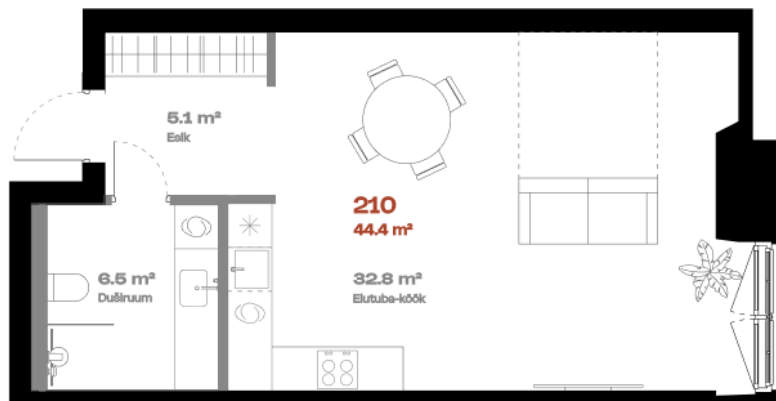

Apartment 210

| | |
|----------------------|---------------------|
| FLOOR | 2 |
| ROOMS | 1 |
| TOTAL AREA | 44,6 m ² |
| INTERIOR AREA | 44.6 m ² |
| TERRACE | - |

Bath 

Alternative kitchen location 

Multi-level option 