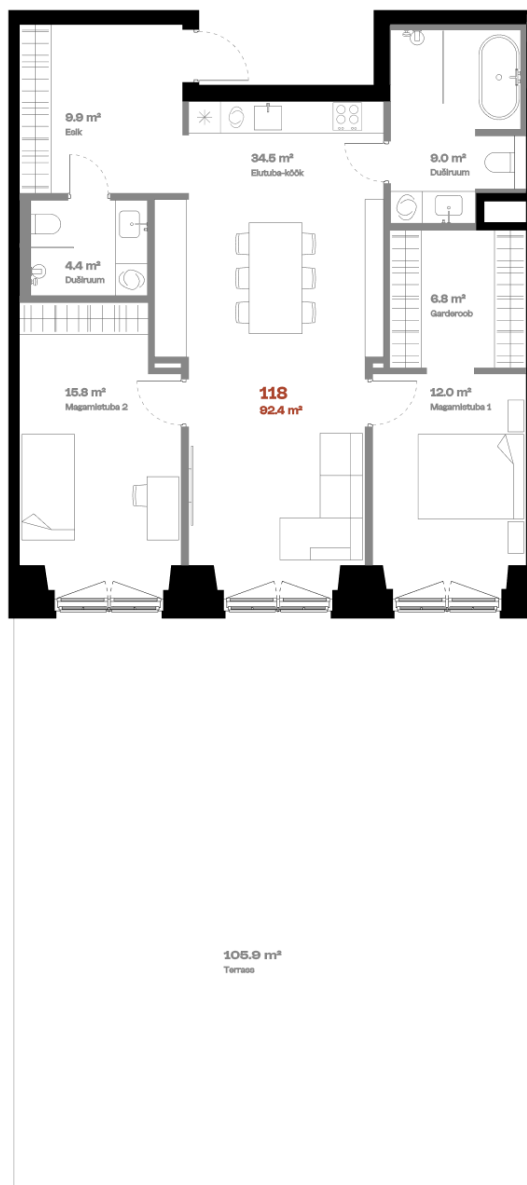

Apartment 118

FLOOR	1
ROOMS	3
TOTAL AREA	198,9 m ²
INTERIOR AREA	93 m ²
TERRACE	105,9 m ²

Walk-in wardrobe 

Terrace 

Bath 

Alternative kitchen location 

Glass wall top 

hepsor