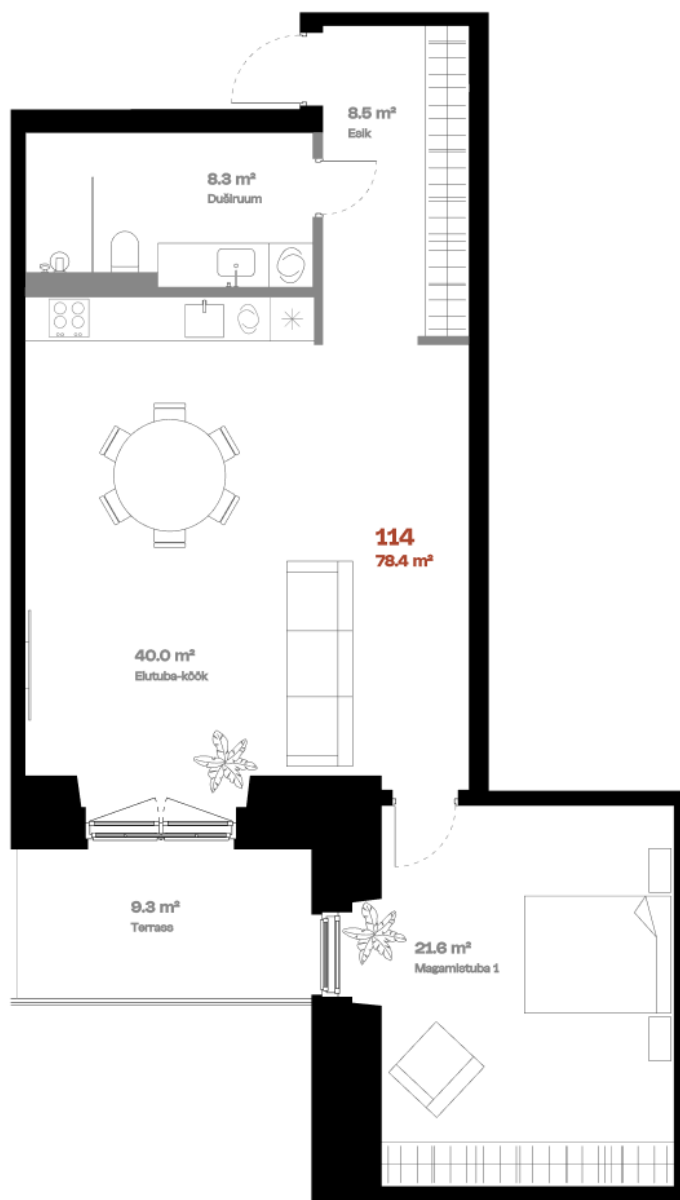

Apartment 114

FLOOR	1
ROOMS	2
TOTAL AREA	87,3 m ²
INTERIOR AREA	78 m ²
TERRACE	9,3 m ²

Terrace 

Bath 

Alternative kitchen location 

Multi-level option 

hepsor

Janek Saveljev