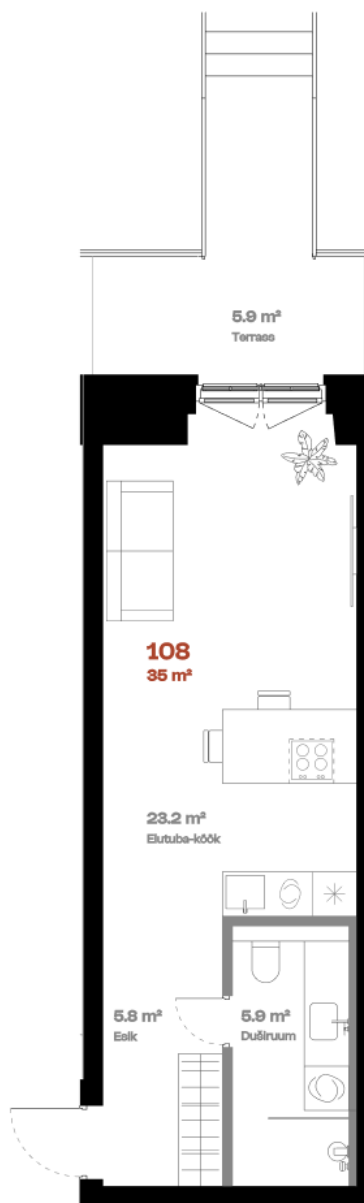

Apartment 108

FLOOR	1
ROOMS	1
TOTAL AREA	40,9 m ²
INTERIOR AREA	35 m ²
TERRACE	5,9 m ²

Terrace 

Loggia option 

Multi-level option 

hepsor

Janek Saveljev

Sales manager