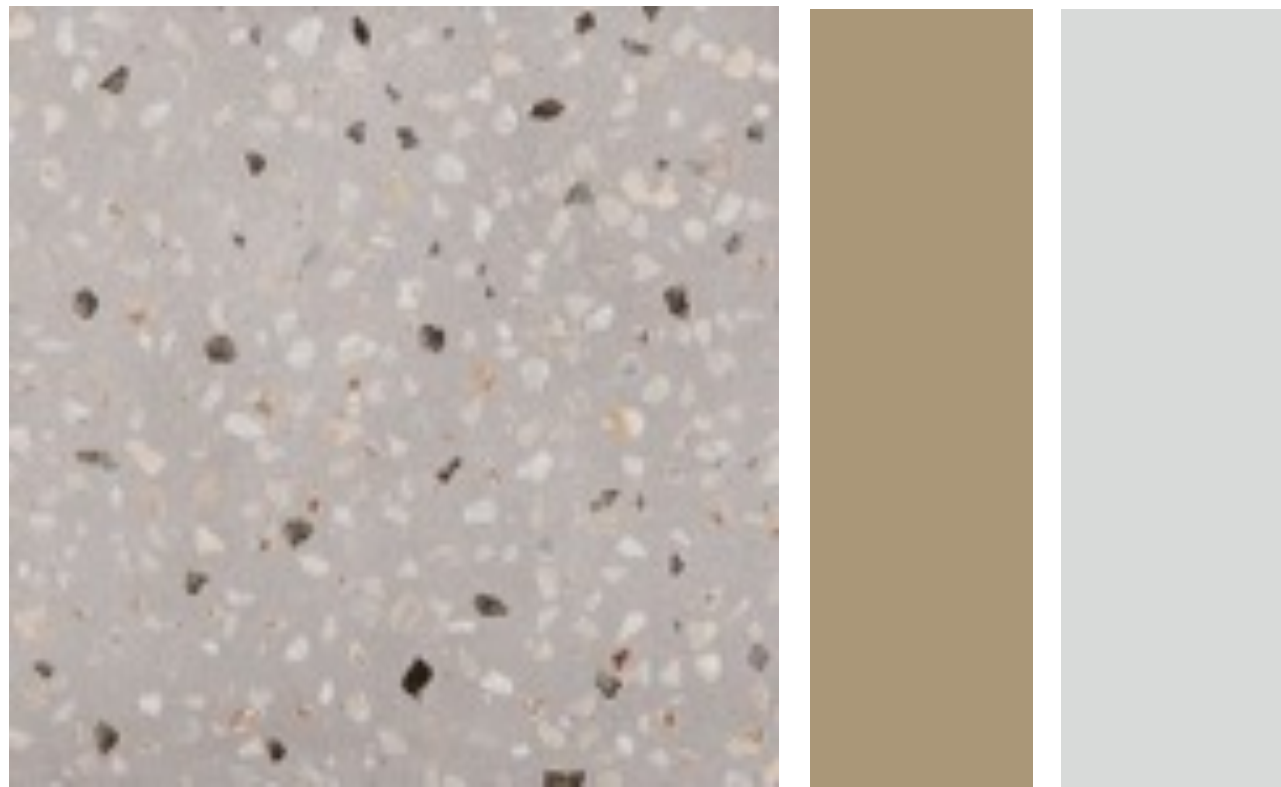

Wall tiles in bathroom and toilet
Wall tiles (small): 75x300 mm, Pamesa Ceramica, Pasta Blanca, Grace Ocre (gloss). Tile grout tone: Mapei nr 138
Wall tiles (large): 600x600 mm Doria Greige rectified, matte.
Tile grout tone: Mapei 110