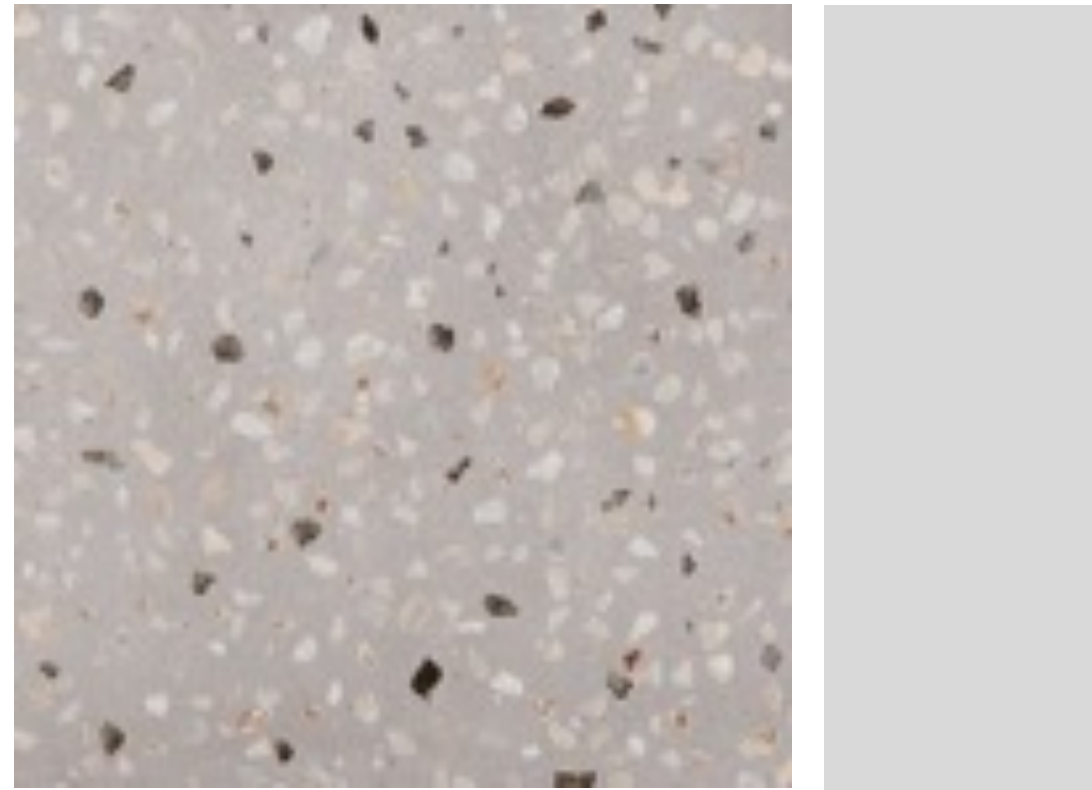

BATHROOM | VELVET

Floor tiles in bathroom and toilet
600x600 mm Doria Greige, matte, rectified
Tile grout tone: Kiilto grey 40