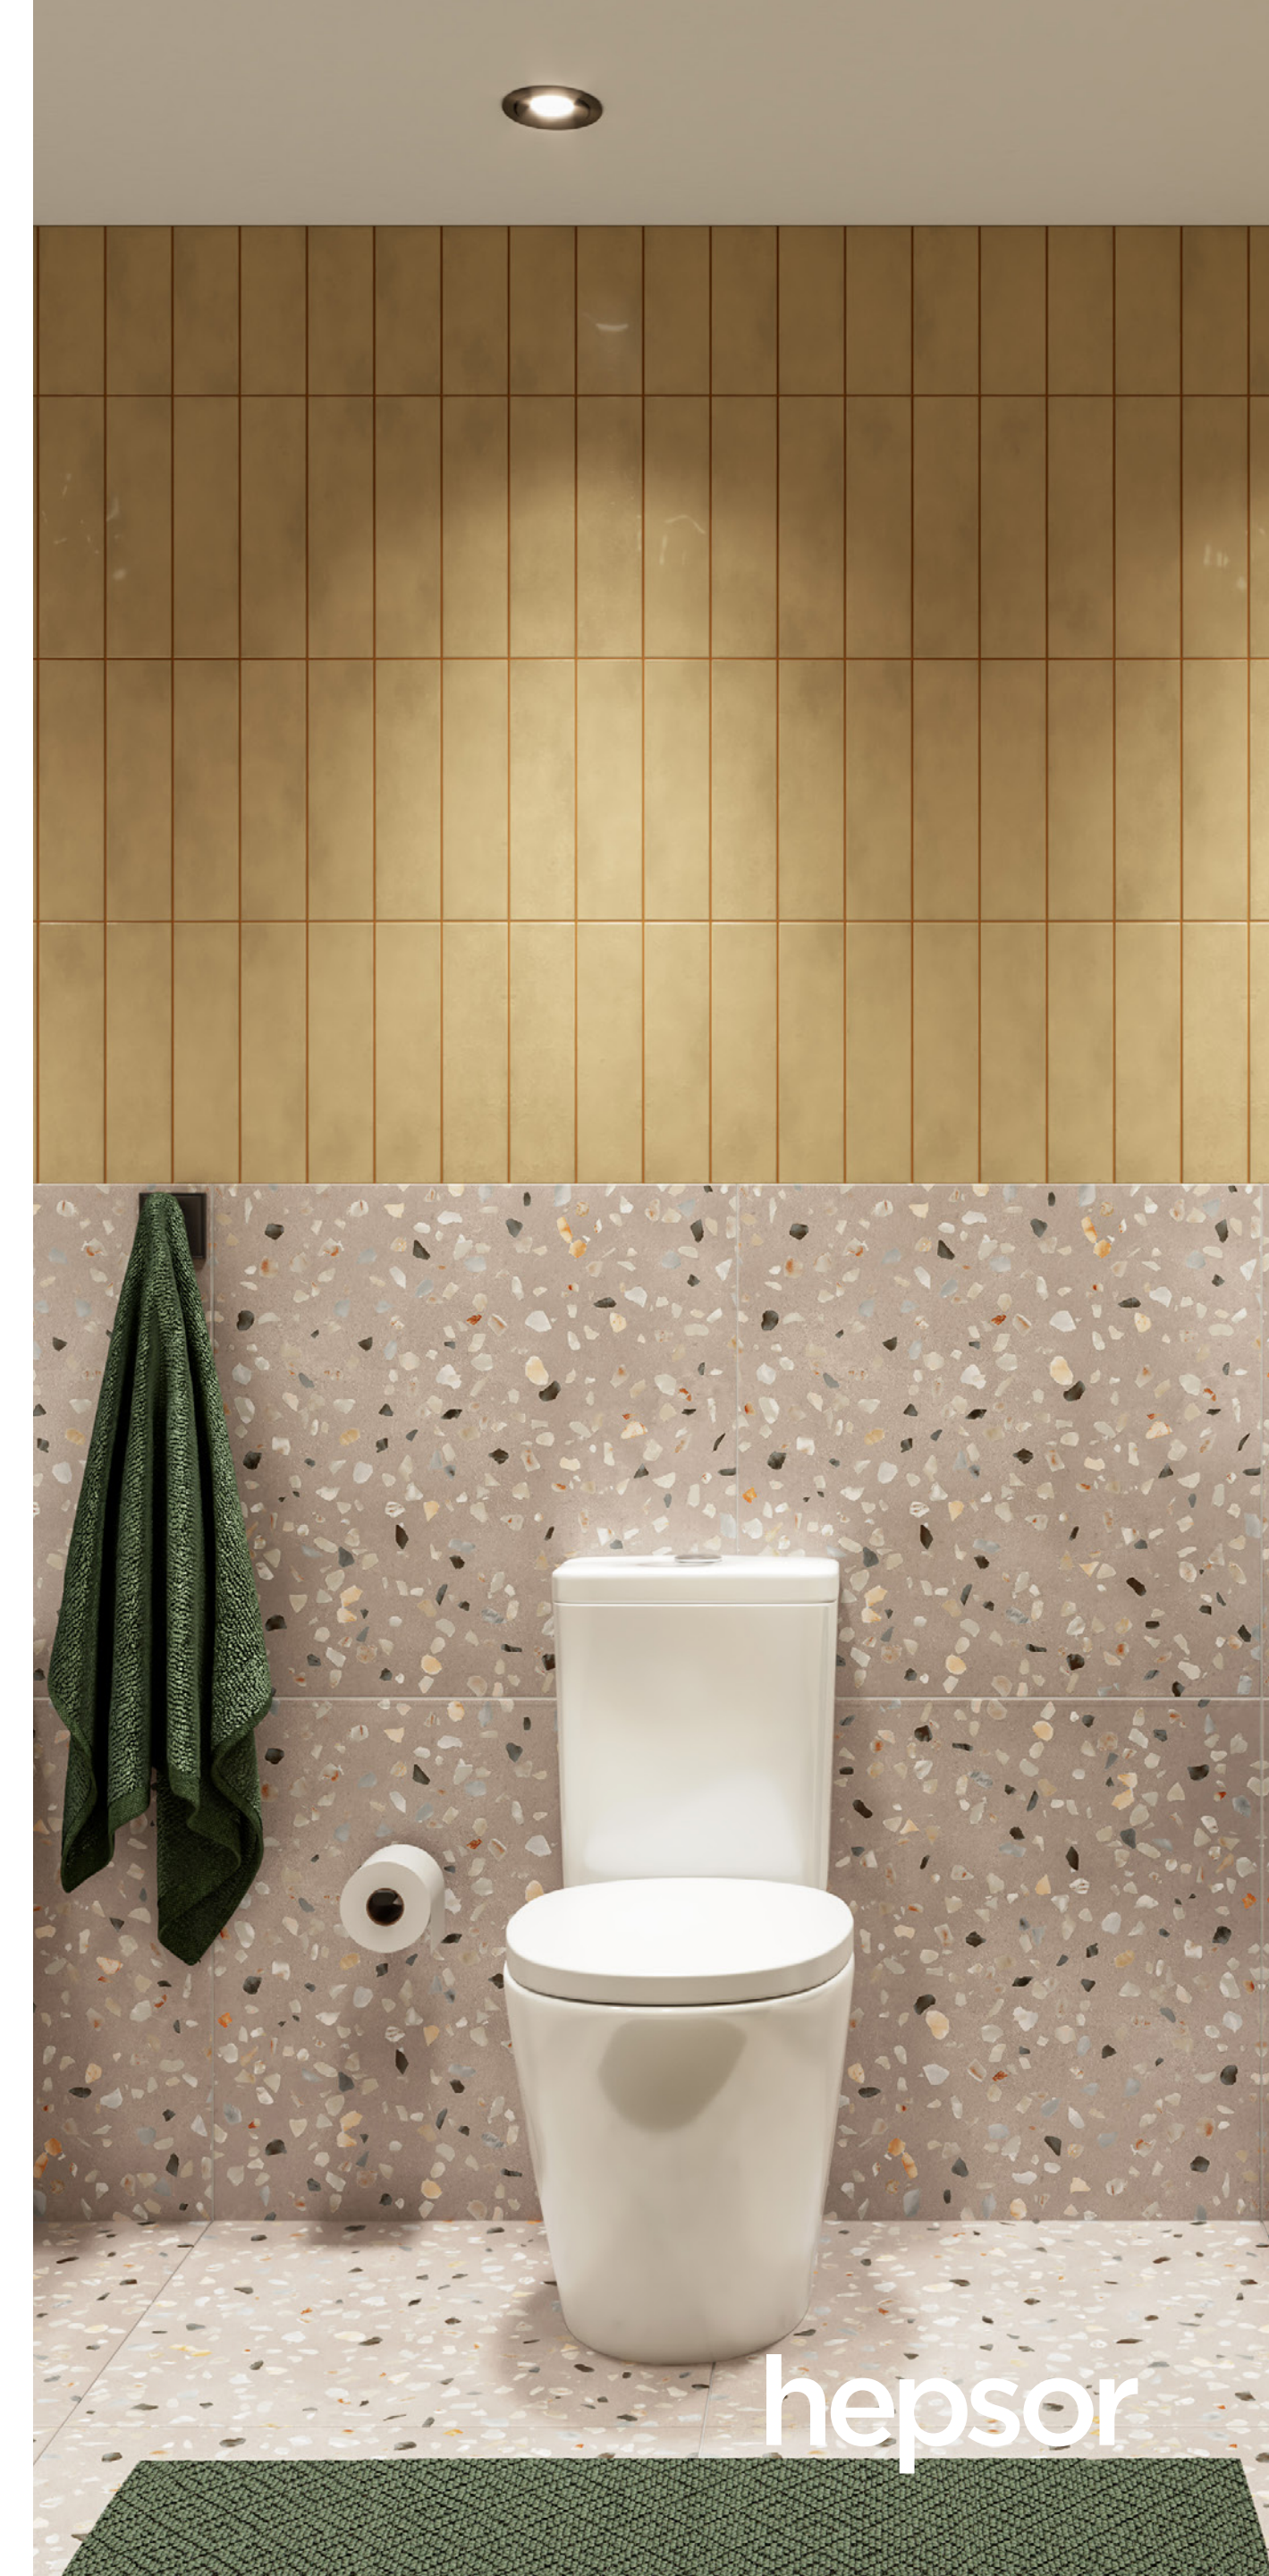

MANUFABTUUR

BATHROOM | VELVET

Bathroom and toilet furniture

IdealStandard Connect floor-standing or wall-mounted toilet (depending on bathroom size).

Large sink: IdealStandard Connect

Small sink: IdealStandard Strada (in apartments with two bathrooms)

Bathroom and toilet technology

Showerhead with thermostat: Hansgrohe Ecostat 1001, chrome

Shower set: Hansgrohe Crometta showerpipe with hand shower and soap holder, chrome

Sink faucet: Hansgrohe Vernis Blend, chrome

Shower glass

Andres Klaas Conforto

Chrome finish

hepsor