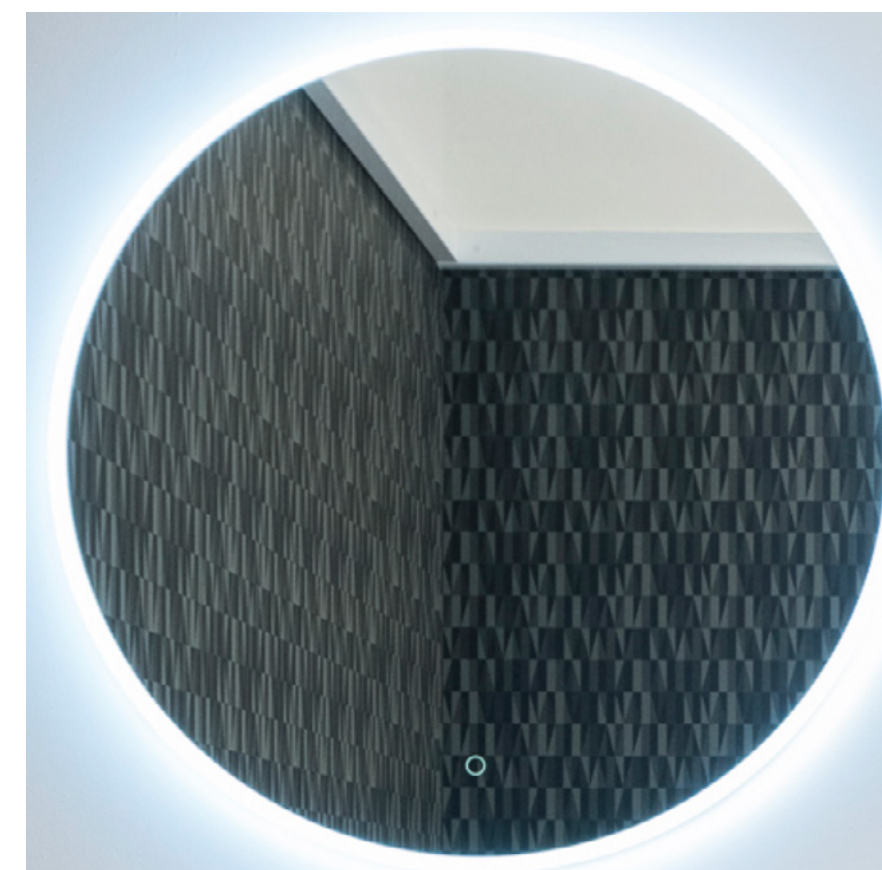

Bath
1700x750 mm Hotline New
No front panel (front is tiled)
Note: bath has faucet
Hansgrohe Ecostat 1001

Mirror
Balteco, EC series, diameter
800 mm, illuminated edge,
touch-sensitive switch

Wall and ceiling paint
EICO environmentally friendly
paint can be used for all walls
and ceilings.