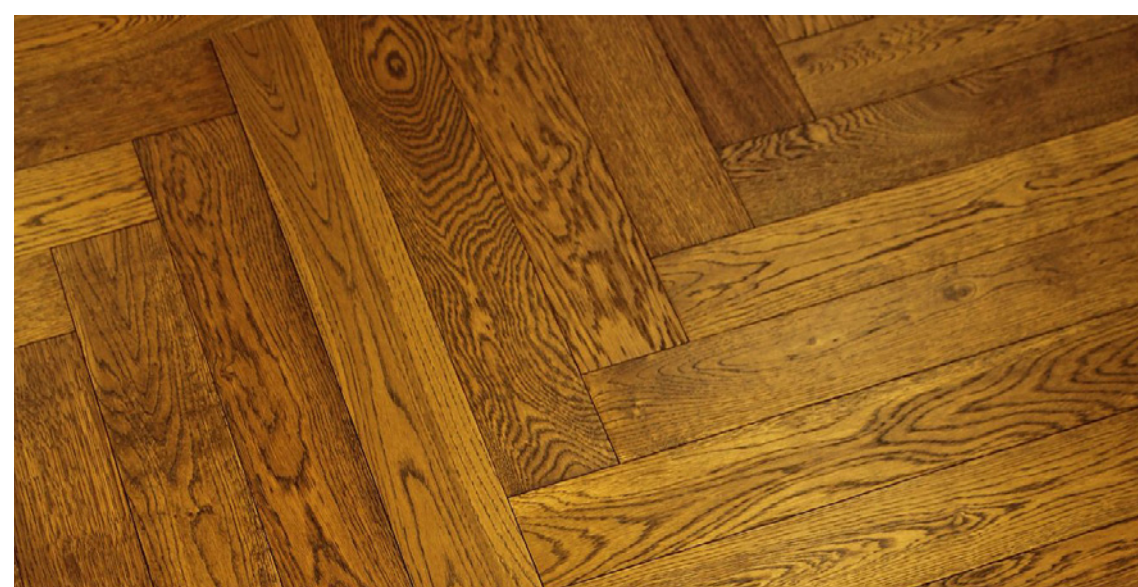

Ceilings
Concrete ceilings

Floors
Wood flooring: herringbone flooring Alpod
Cognac, brown polish, brushed
Tone: cognac
Baseboard: painted the colour of the walls

Floorboard in entryway
600x600 mm Cromat gris, matte
Tile grout tone: Kiilto grey 40