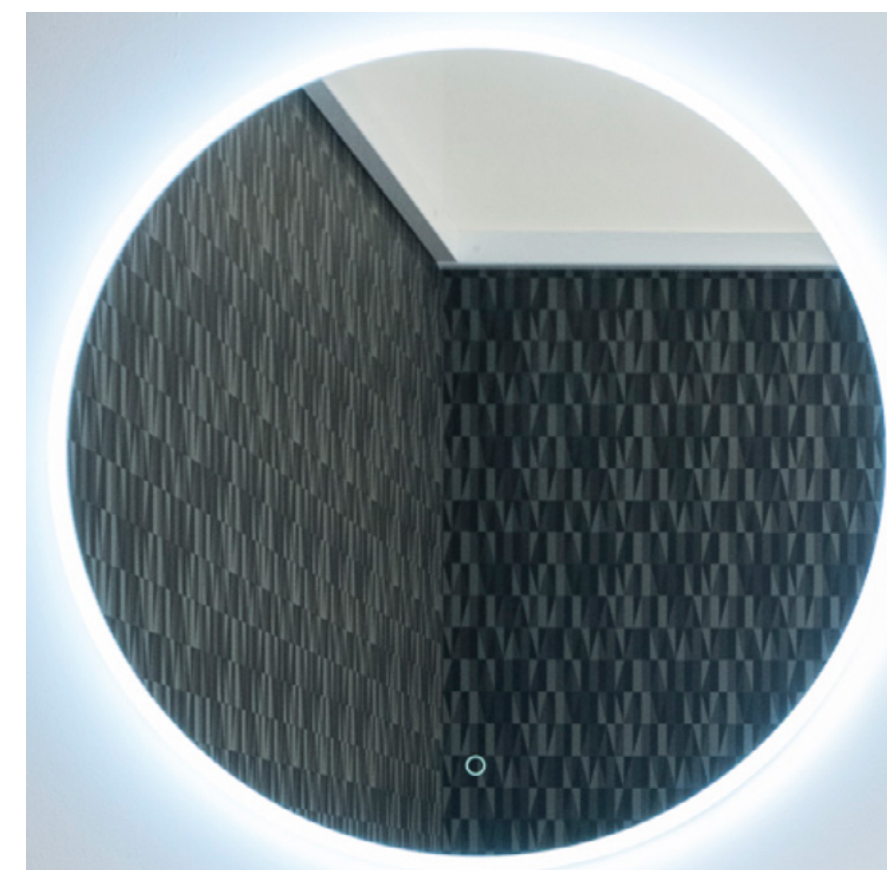

Bath faucet
Hansgrohe Ecostat 1001 (black)

Shower lift
Hansgrohe Crometta, with hand shower (black)

Shower set with rain shower
Hansgrohe Crometta S, Showerpipe 240 1 jet, with thermostat, chrome
Vernis Blend, black

Bidet shower
Bossini, chrome
Bossini, black

Bath
1700x750 mm Hotline New
No front panel (front is tiled)
Note: bath has faucet
Hansgrohe Ecostat 1001

Mirror
Balteco, EC series, diameter 800 mm, illuminated edge, touch-sensitive switch