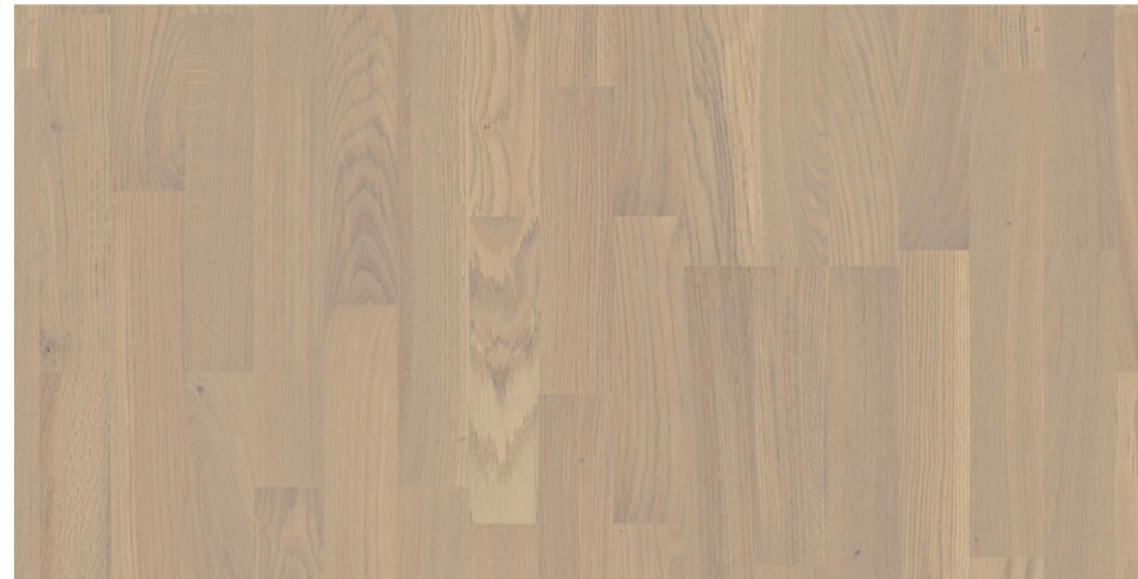

Can be styled with light tones, Scandinavian touches and a rustic boho approach.

Walls
Colour: ivory (Tikkurila G485)

Floors
Wood flooring: three-strip engineered wooden floorboards Boen Warm Cotton, pure matte finish, brushed
Shade: whitened oak
Baseboard: painted the colour of the walls