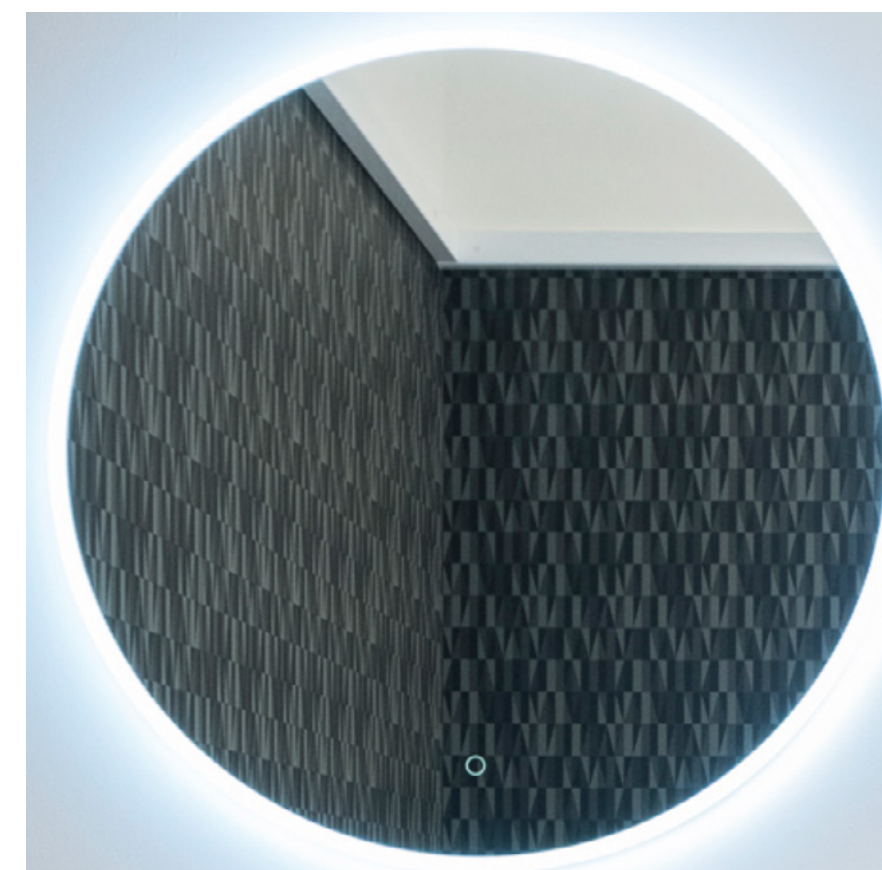

Walls

Colour: white (Tikkurila F497, semi-matte)

Floors

Wood flooring: three-strip engineered wooden floorboards Boen Horizon, pure matte finish, brushed
Tone: grey oak
Baseboard: painted the colour of the walls

Shower faucet
Hansgrohe Ecostat 1001, with thermostat (black)

Bath faucet
Hansgrohe Ecostat 1001 (black)

Shower lift
Hansgrohe Crometta, with hand shower (black)

Shower set with rain shower
Hansgrohe Crometta S, Showerpipe 240 1 jet, with thermostat, chrome
Vernis Blend, black

Bidet shower
Bossini, chrome
Bossini, black

Bath
1700x750 mm Hotline New
No front panel (front is tiled)
Note: bath has faucet
Hansgrohe Ecostat 1001

Mirror
Balteco, EC series, diameter 800 mm, illuminated edge, touch-sensitive switch