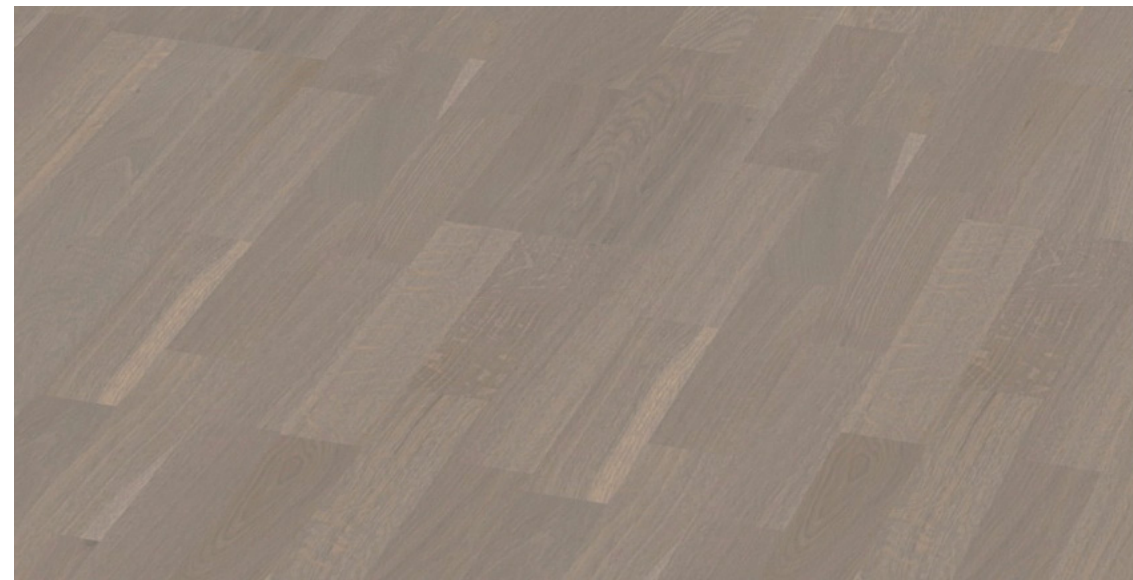

hepsor

MANUFABTUUR

THE PACKAGE **SAMET**

The pictures are illustrative.

LIVING AREA | SAMET

The main grey colour emanates Nordic charm, being warm and inviting yet straightforward.

You can elevate the look by either opting for a monochromatic loft style or creating contrast and adding colourful accents.

Walls

Colour: white (Tikkurila F497, semi-matte)

Floors

Wood flooring: three-strip engineered wooden floorboards Boen Horizon, pure matte finish, brushed
Tone: grey oak
Baseboard: painted the colour of the walls