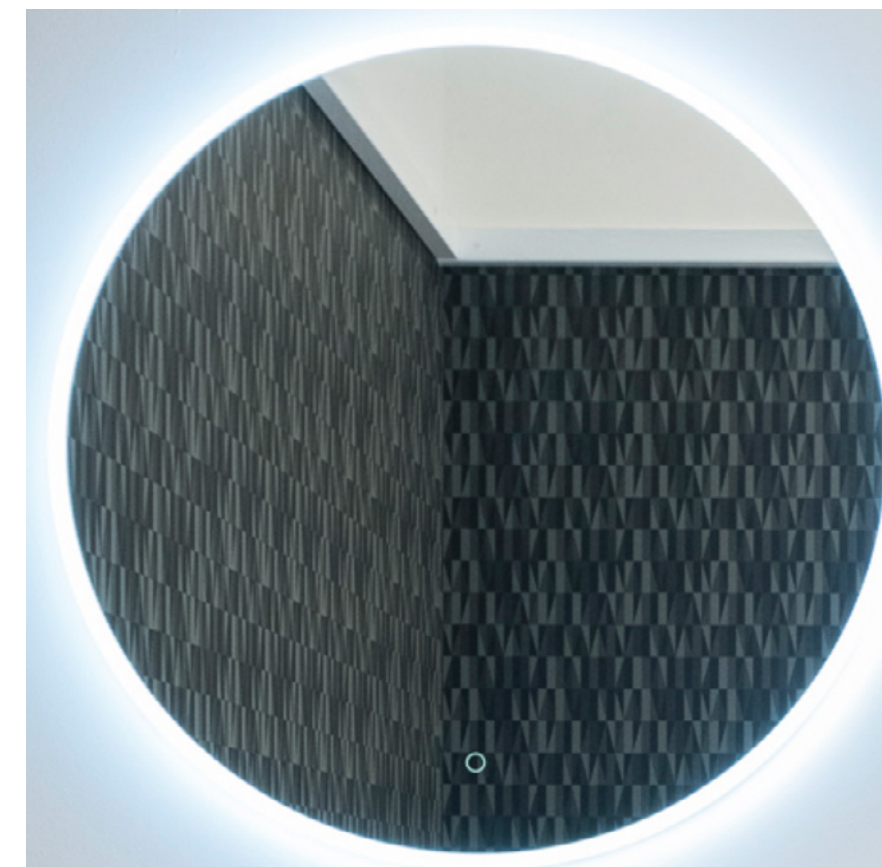

Bath
1700×750 mm Hotline New
No front panel (front is tiled)
Note: bath has faucet
Hansgrohe Ecostat 1001

Bath faucet
Hansgrohe Ecostat 1001
(black)

Mirror
Balteco, EC series, diameter
800 mm, illuminated edge,
touch-sensitive switch

Wall and ceiling paint
EICO environmentally friendly
paint can be used for all walls
and ceilings.