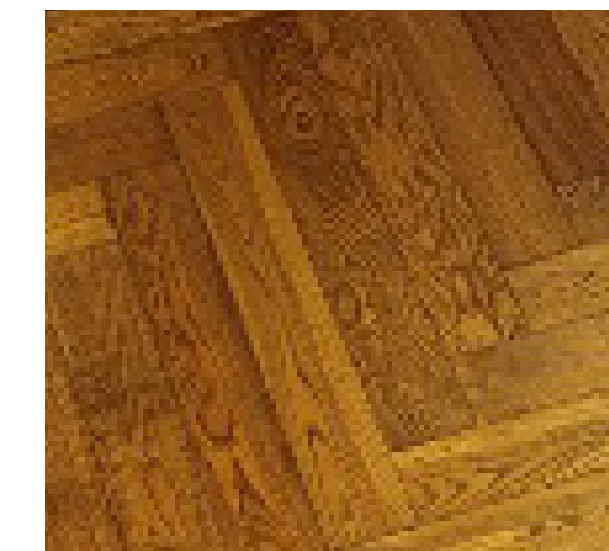

Kohl Lighting Ozone or
Onok Optik 2 (white)

Switches

Jung LS 990, white

EXTRAS (These additional options are available for an extra fee)

Wood flooring 1:
One-strip engineered wooden floorboards Boen Animoso, pure matte finish, brushed
Tone: natural unprocessed oak.