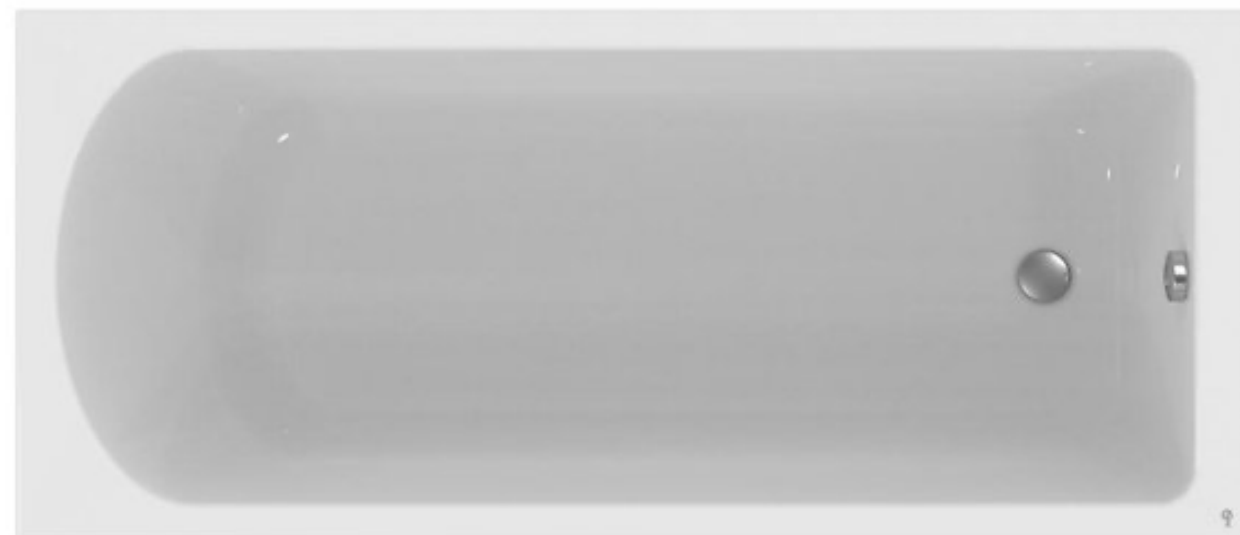

Bath faucet
Hansgrohe Ecostat 1001

Bidet shower
Bossini, chrome
Bossini, black

Bath
1700×750 mm Hotline New
No front panel (front is tiled)
Note: bath has faucet
Hansgrohe Ecostat 1001

Shower faucet
Hansgrohe Ecostat 1001,
with thermostat (black)