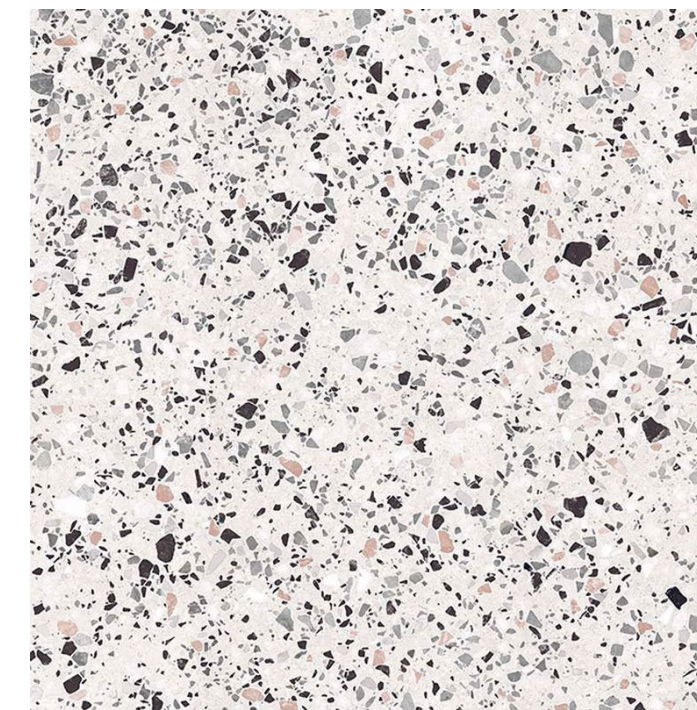

Floor tiles

600x600mm
Le Ville Pisani SQ