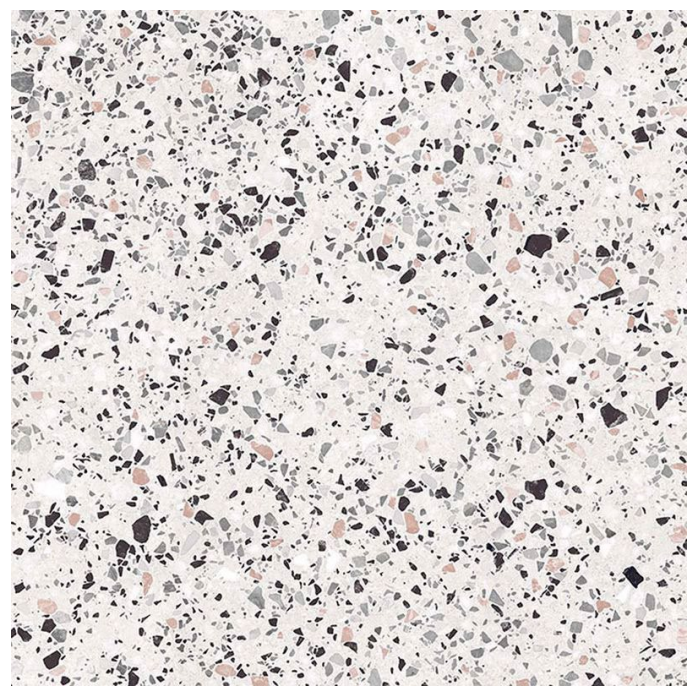

hepsor

Terrazzo

Bold colors and stylish herringbone parquet convey a playful character which is further emphasized with bright multicolored tiles. Light grey interior doors and black and stainless-steel details tie this finishing package into a balanced whole.

Lilleküla
KODUD

Living room, bedrooms

Living room floor

Herringbone natural oak parquet

Hallway tile

600x600mm
Le Ville Pisani SQ

Wall color

Tikkurila V503,
semi-matte