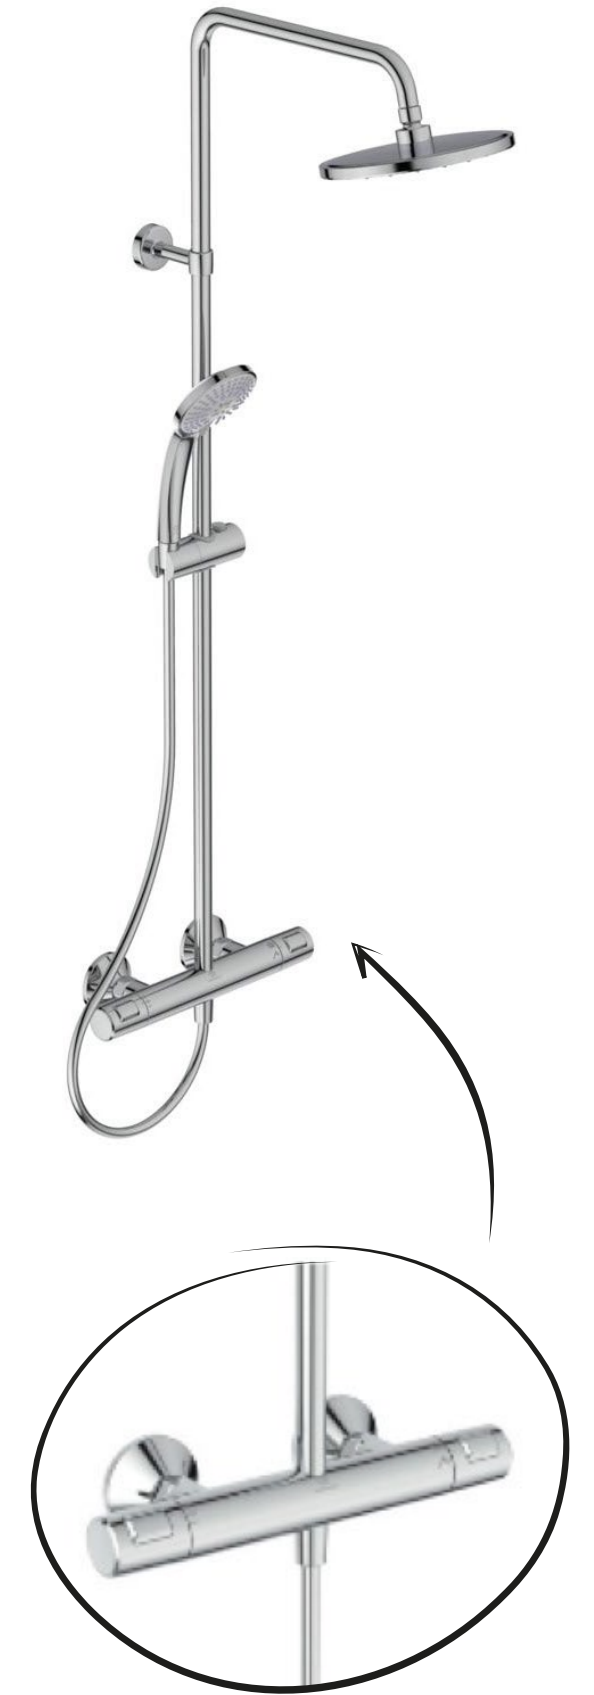

Bathroom

Wall tiles

Love Ceramica Light 600x600 mm,
Bianco, matte

Accent tiles

Primus Vitoria 100x300 mm,
Bianco, matte

Floor tiles

600x600mm
Italgranit, Silver Grain
Grey matte

Standard bathroom solution

Large bathroom sink

Ideal Standard STRADA,
600x420 cm, white

Small bathroom sink

Ideal Standard STRADA,
450x270 cm, white

Sink faucet

Ideal
Standard Ceraline,
chrome

Shower glass wall

Clear glass

Bathtub faucet

Ideal Standard Ceratherm
T25 standard faucet,
thermostat, chrome

Shower faucet

Ideal Standard Ceratherm
T25 thermostat, chrome

Bathtub

Ideal Standard,
i.life, white

Toilet

Ideal Standard,
i.life S Rimless, white

Flush plate

TECE Now,
chrome

Bathtub faucet

Ideal Standard,
Cerrafine O standard faucet,
matte black

Shower faucet

Ideal Standard,
Cerrafine O,
matte black

Sink faucet

Ideal Standard,
Cerrafine O,
matte black