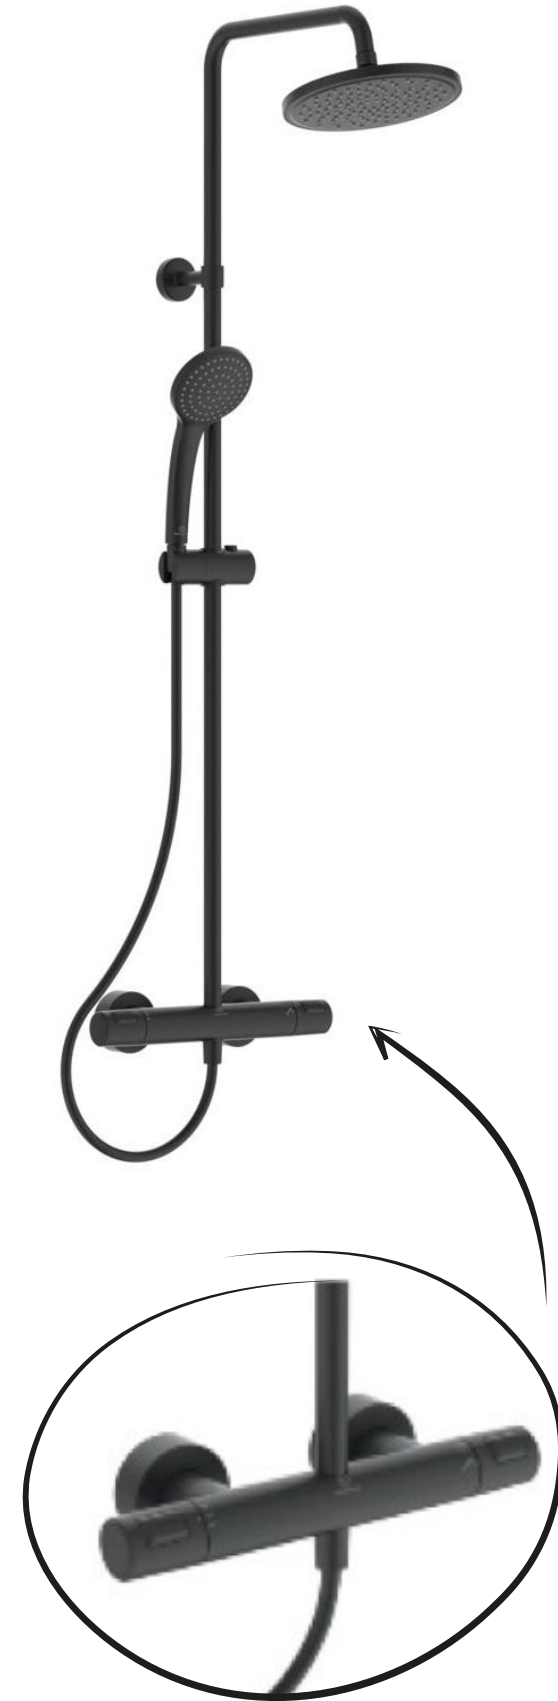

# Standard bathroom solution

Boho

Large bathroom sink

Ideal Standard STRADA,  
600x420 cm, white

Small bathroom sink

Ideal Standard STRADA,  
450x270 cm, white

Sink faucet

Ideal  
Standard Ceraline,  
chrome

Shower glass wall

Clear glass

Bathtub faucet

Ideal Standard Ceratherm  
T25 standard faucet,  
thermostat, chrome

Shower faucet

Ideal Standard Ceratherm  
T25 thermostat, chrome

Bathtub

Ideal Standard,  
i.life, white

Toilet

Ideal Standard,  
i.life S Rimless, white

Flush plate

TECE Now,  
chrome

Bathtub faucet

Ideal Standard,  
Cerrafine O standard faucet,  
matte black

Shower faucet

Ideal Standard,  
Cerrafine O,  
matte black

Sink faucet

Ideal Standard,  
Cerrafine O,  
matte black

Sink cabinet

Ideal Standard Adapto, white  
Size according to plan