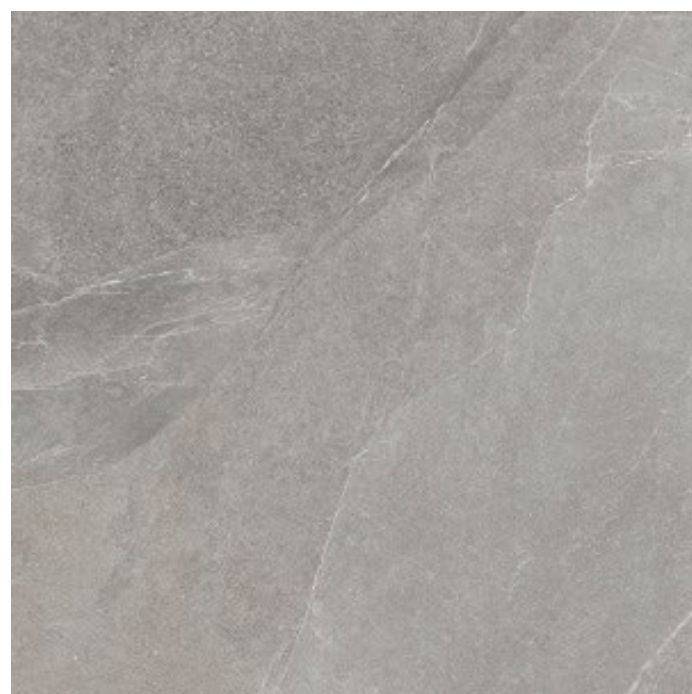

# Boho

Get comfortable with earthy natural oak parquet and carefully selected warm colors. Light and cozy beige tones are complemented by sand colored bathroom tiles with a summery feel.

Lilleküla  
KODUD

# Living room, bedrooms

Boho

Living room floor

1-strip natural oak parquet

Hallway tile

600x600mm  
Shale Greige SQ

Wall color

Tikkurila F503,  
semi-matte