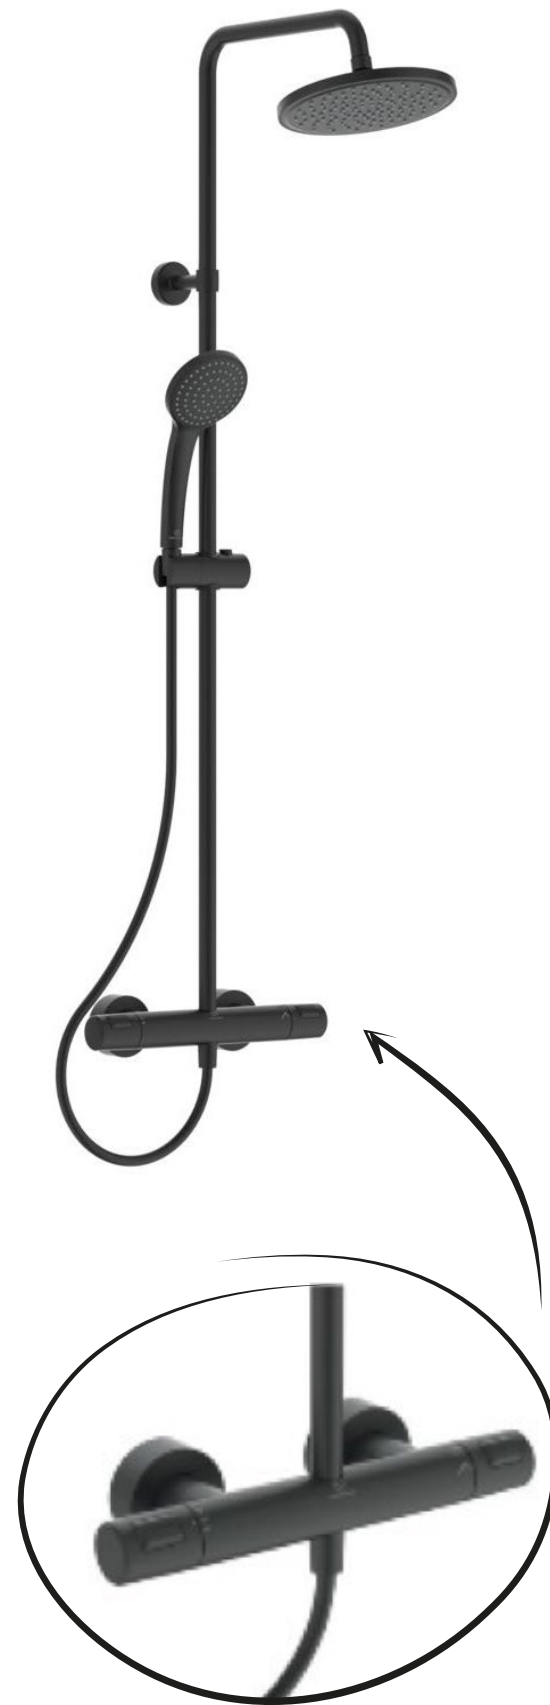

Ideal Standard Ceraline,
kroom

Duši klaassein

Kirgas klaas

Vannisegisti

Ideal Standard Ceratherm
T25 tavasegistiga,
termostaadiga, kroom

Dušisegisti

Ideal Standard Ceratherm
T25 termostaadiga,
kroom

Vann

Ideal Standard,
i.life, valge

WC pott

Ideal Standard,
i.life S Rimless, valge

WC poti nupp

TECE Now,
kroom

Vannisegisti

Ideal Standard,
Cerrafine O tavasegistiga,
matt must

Dušisegisti

Ideal Standard,
Cerrafine O,
matt must

Valamusegisti

Ideal Standard,
Cerrafine O,
matt must

Valamukapp

Ideal Standard Adapto, valge
Suurus vastavalt planeeringule

Lilleküla

KODUD

Janek
Saveljev