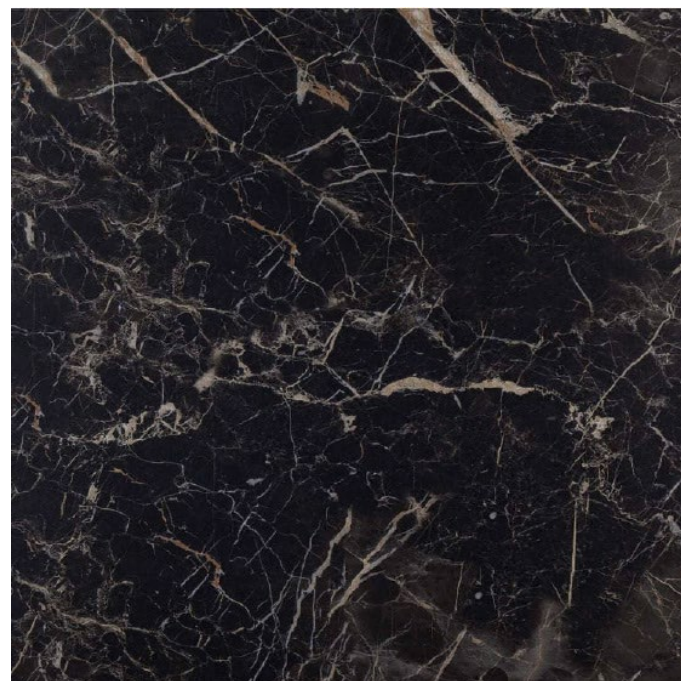

Hallway tile