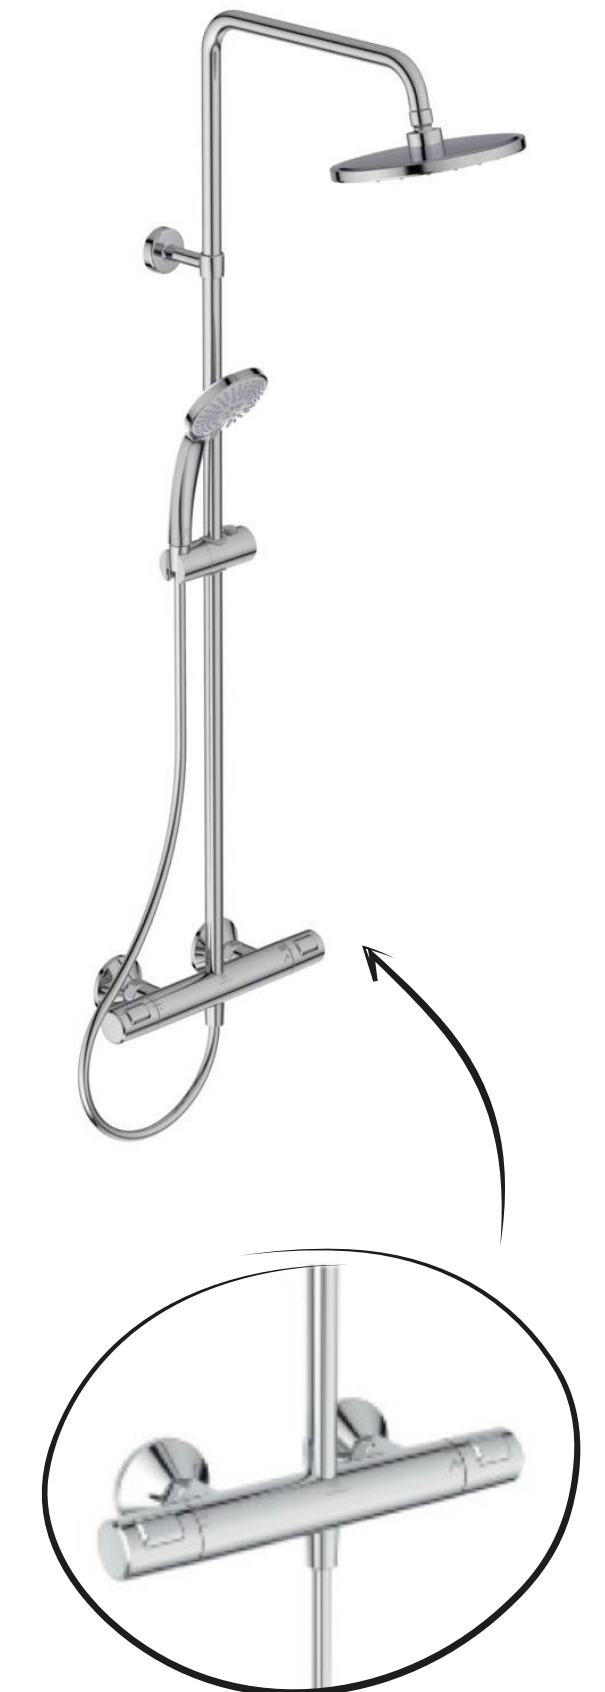

# Standard bathroom solution

Large bathroom sink

Ideal Standard STRADA,  
600x420 cm, white

Small bathroom sink

Ideal Standard STRADA,  
450x270 cm, white

Sink faucet

Ideal  
Standard Ceraline,  
chrome

Shower glass wall

Clear glass

Bathtub faucet

Ideal Standard Ceratherm  
T25 standard faucet,  
thermostat, chrome

Shower faucet

Ideal Standard Ceratherm  
T25 thermostat, chrome

Bathtub

Ideal Standard,  
i.life, white

Toilet

Ideal Standard,  
i.life S Rimless, white

Flush plate

TECE Now,  
chrome

Bathtub faucet

Ideal Standard,  
Cerrafine O standard faucet,  
matte black

Shower faucet

Ideal Standard,  
Cerrafine O,  
matte black

Sink faucet

Ideal Standard,  
Cerrafine O,  
matte black

Sink cabinet

Ideal Standard Adapto, grey  
Size according to plan