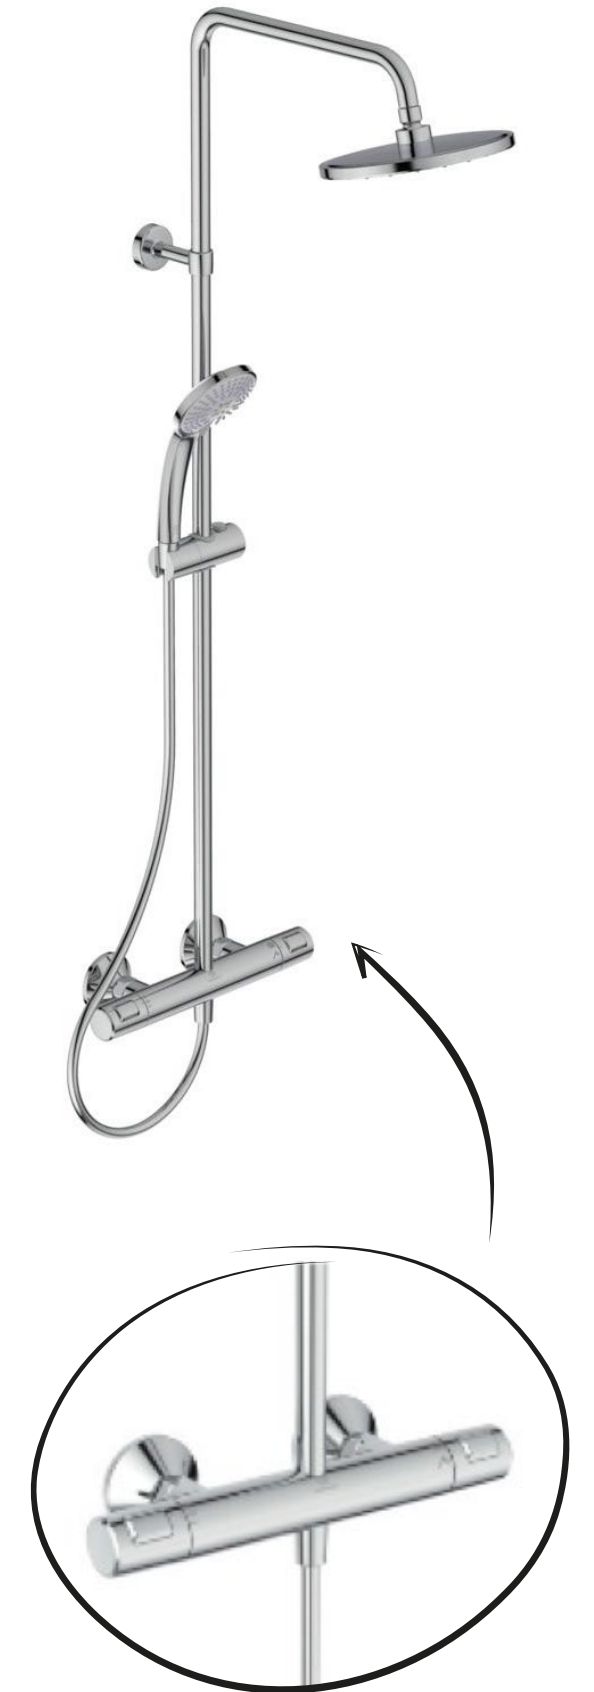

Ideal Standard Ceraline,
kroom

Duši klaassein

Kirgas klaas

Vannisegisti

Ideal Standard Ceratherm
T25 tavasegistiga,
termostaadiga, kroom

Dušisegisti

Ideal Standard Ceratherm
T25 termostaadiga,
kroom

Vann

Ideal Standard,
i.life, valge

WC pott

Ideal Standard,
i.life S Rimless, valge

WC poti nupp

TECE Now,
kroom

Vannisegisti

Ideal Standard,
Cerrafine O tavasegistiga,
matt must

Dušisegisti