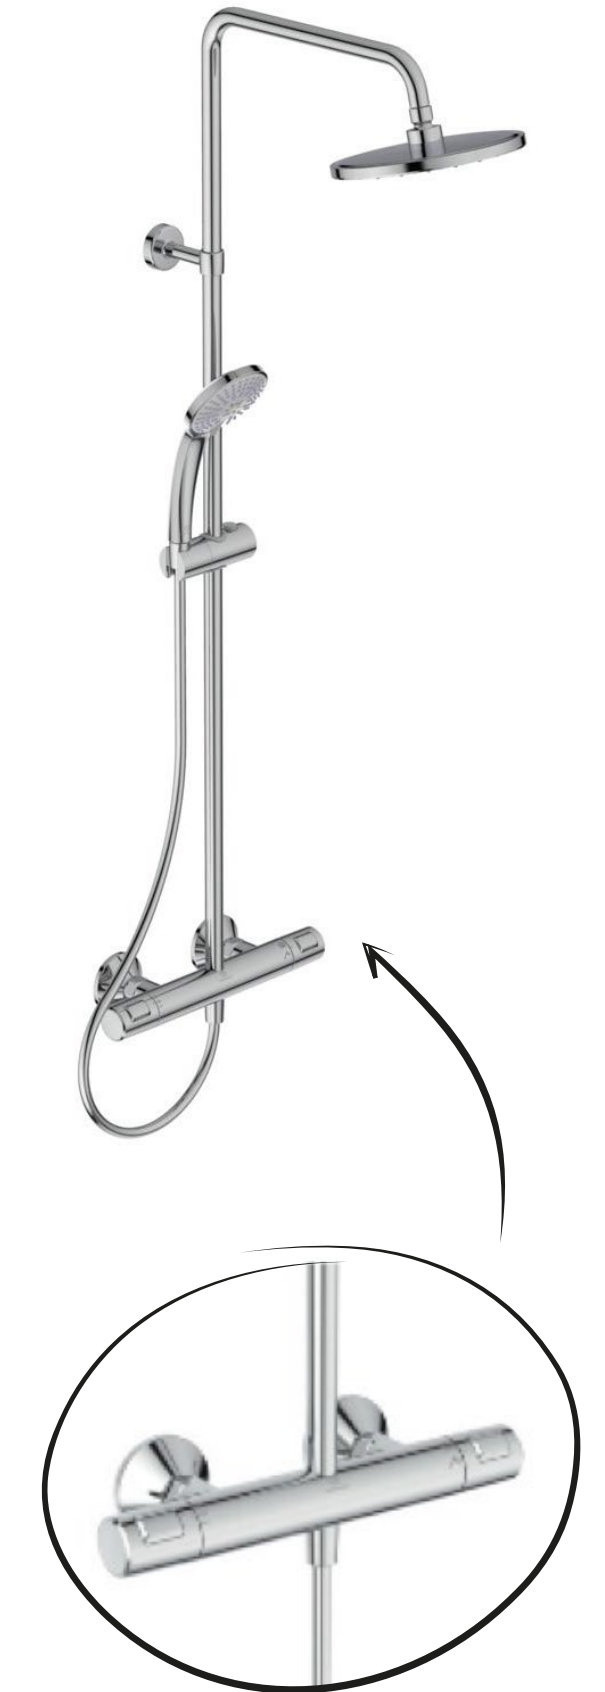

Ideal Standard Ceraline,
kroom

Duši klaassein

Kirgas klaas

Vannisegisti

Ideal Standard Ceratherm
T25 tavasegistiga,
termostaadiga, kroom

Dušisegisti

Ideal Standard Ceratherm
T25 termostaadiga,
kroom

Vann

Ideal Standard,
i.life, valge

WC pott

Ideal Standard,
i.life S Rimless, valge

WC poti nupp

TECE Now,
kroom

Vannisegisti

Ideal Standard,
Cerrafine O tavasegistiga,
matt must

Dušisegisti

Ideal Standard,
Cerrafine O,
matt must

Valamusegisti

Ideal Standard,
Cerrafine O,
matt must

Valamukapp

Ideal Standard Adapto, hall
Suurus vastavalt planeeringule

Lilleküla

KODUD

Kairiin
Kingumets